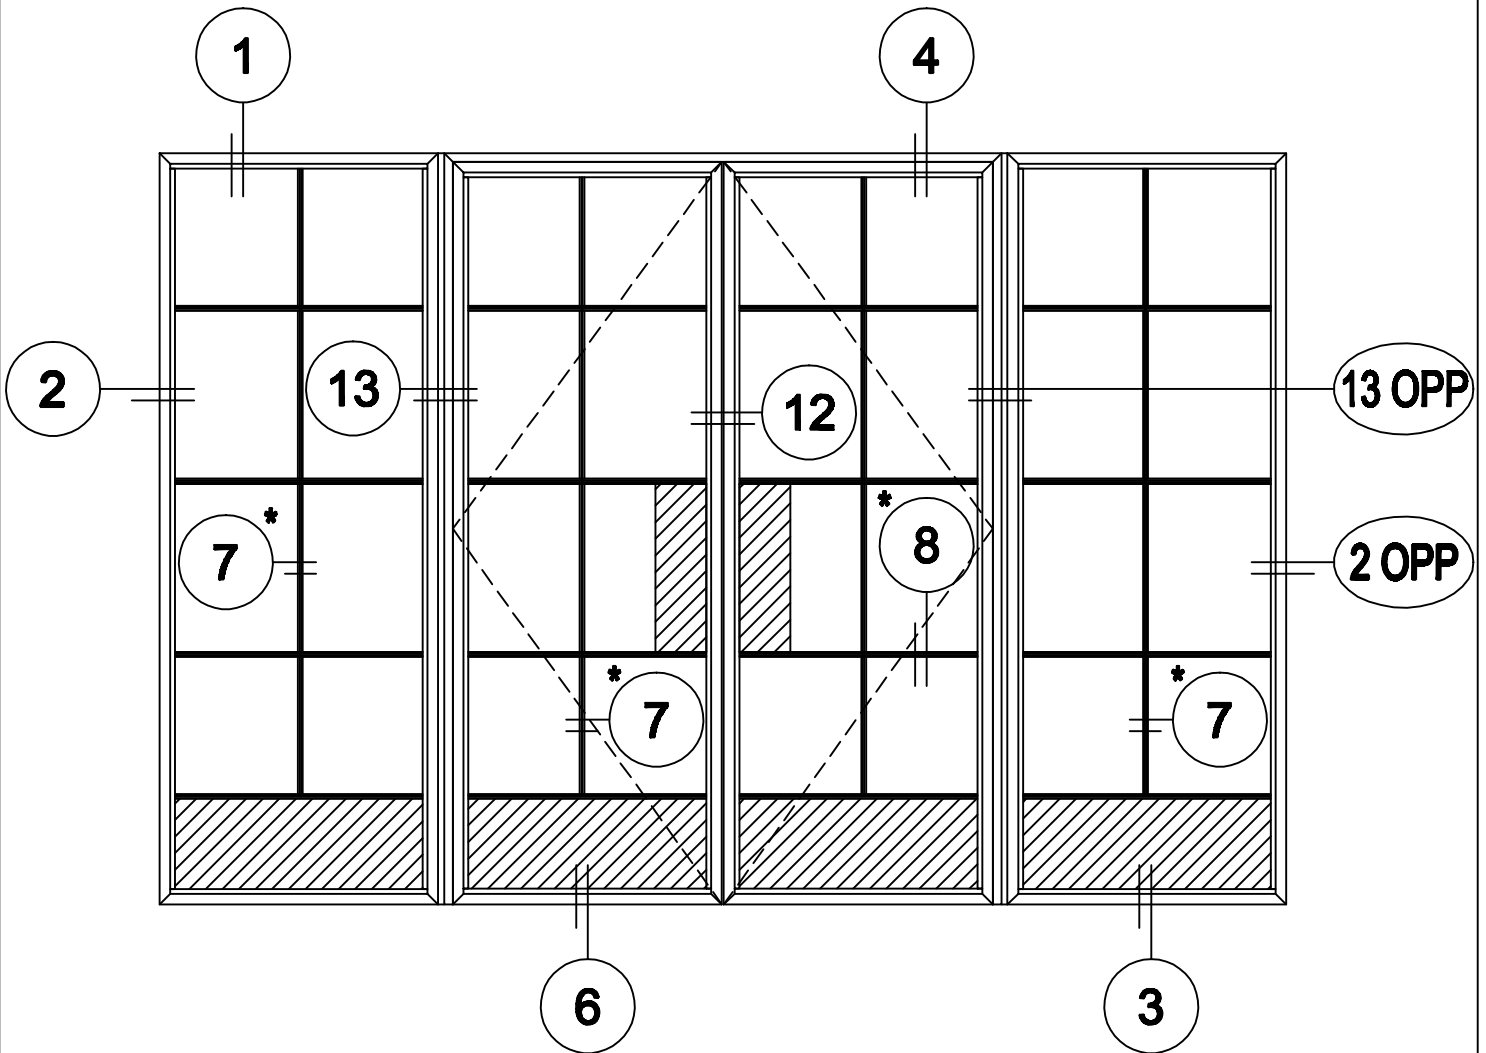

**C OUT SWING PAIR OF DOORS WITH SIDELITES**

**SERIES 2500 DOORS USE SERIES 2000 GLAZING BEADS**

**\* SEE MUNTIN OPTIONS**

**NOTE: ALL DOORS ARE DRILLED (FACE HOLES ONLY) FOR A STANDARD 2 3/4" BACKSET KNOB AND DEADBOLT. HANDLE, LATCH AND LOCK HARDWARE AND INSTALLATION OF HARDWARE IS BY OTHERS. THESE DOORS ARE RECOMMENDED FOR PATIO AND BALCONY USE AND ARE OUT-SWING ONLY IN UNSHELTERED AREAS. SPECIAL PREP MUST BE ORDERED IN WRITING PRIOR TO CONFIRMATION ORDER.**