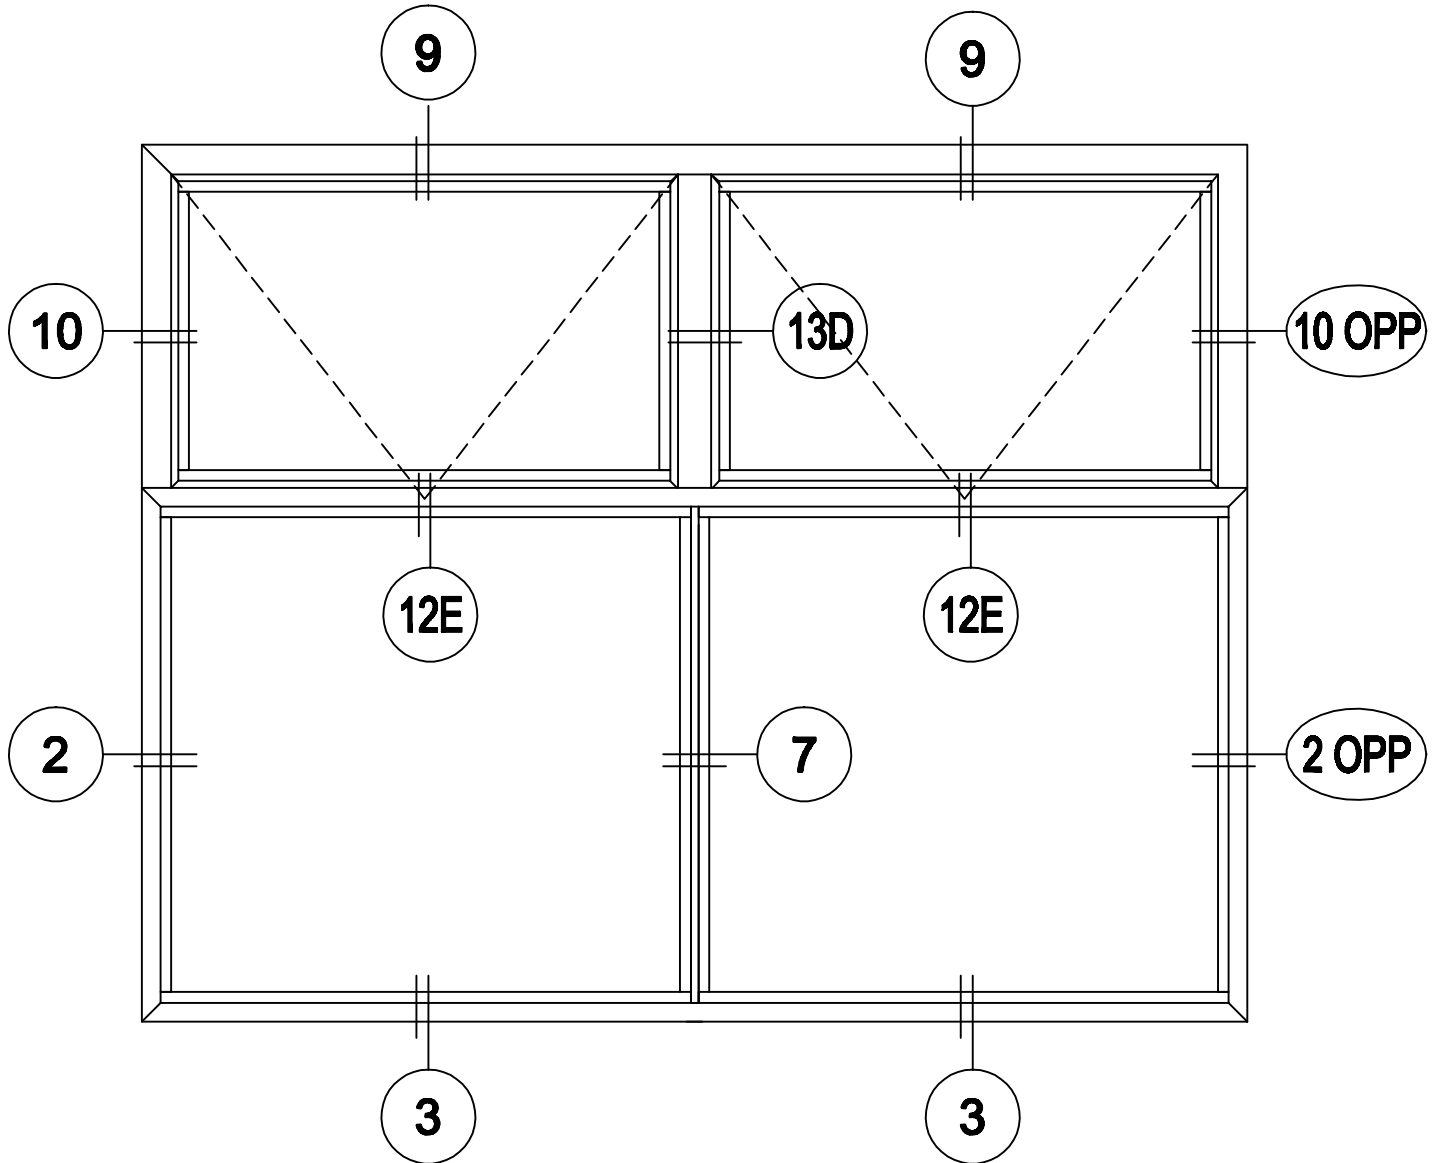

# STACKED DOUBLE HOPPER OVER DOUBLE FIXED (STK'D: HH/OO)

NOTE: ALL STACK CONFIGURATIONS ARE NOTED FROM TOP DOWN