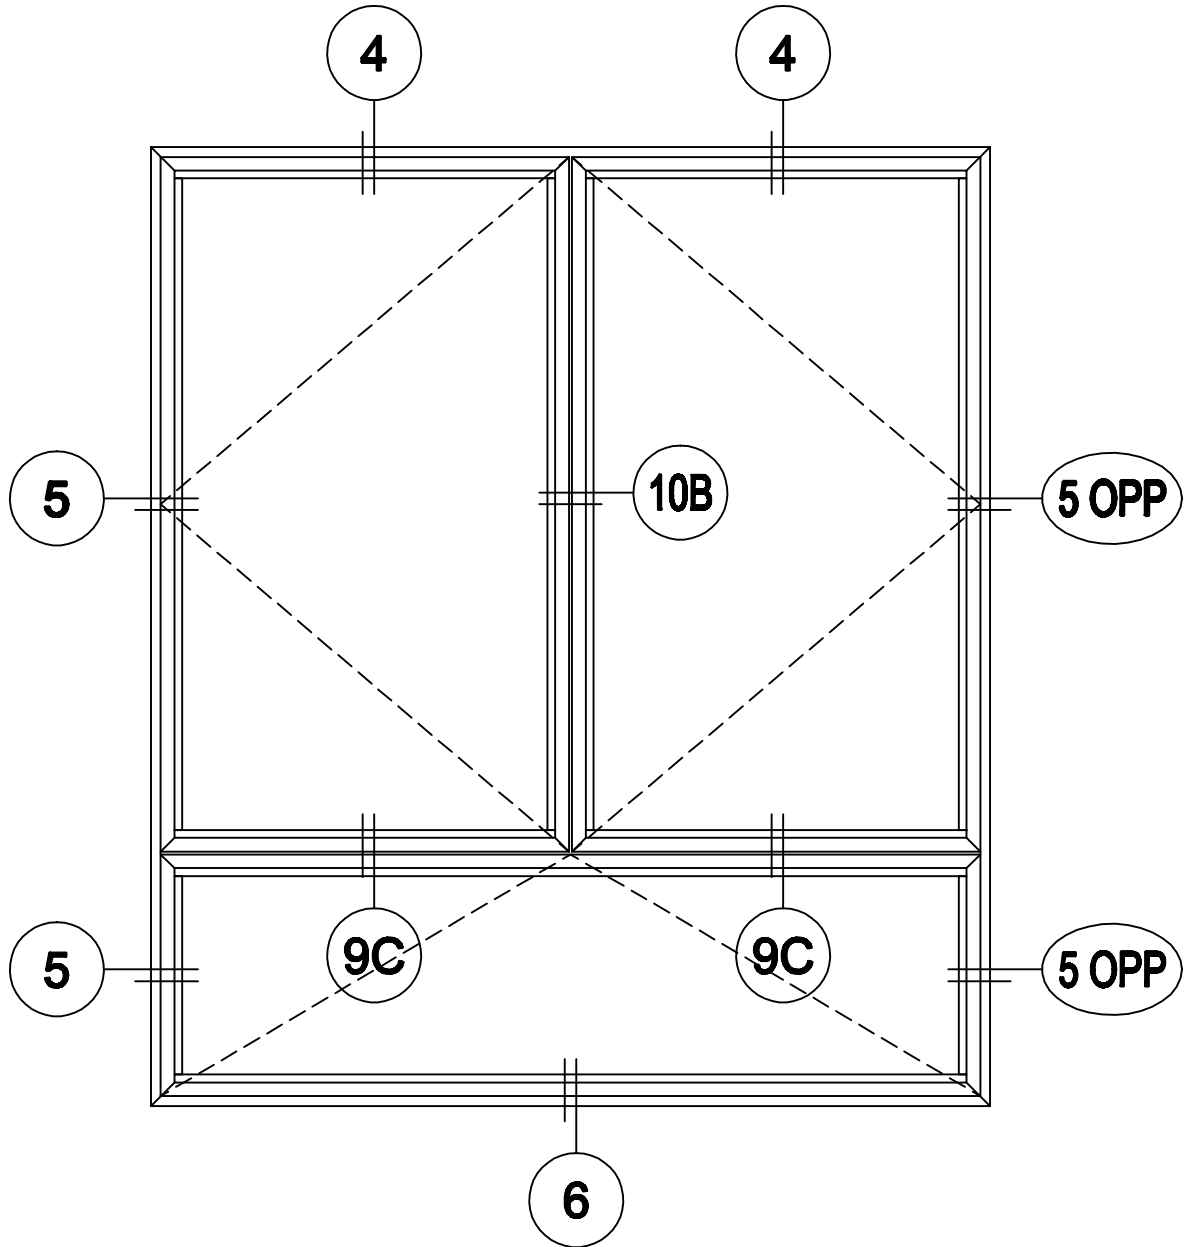

**E**

**STACKED  
DOUBLE CASEMENT OVER AWNING  
(STK'D: CC/A)**

**NOTE: ALL STACK CONFIGURATIONS ARE NOTED FROM TOP DOWN**