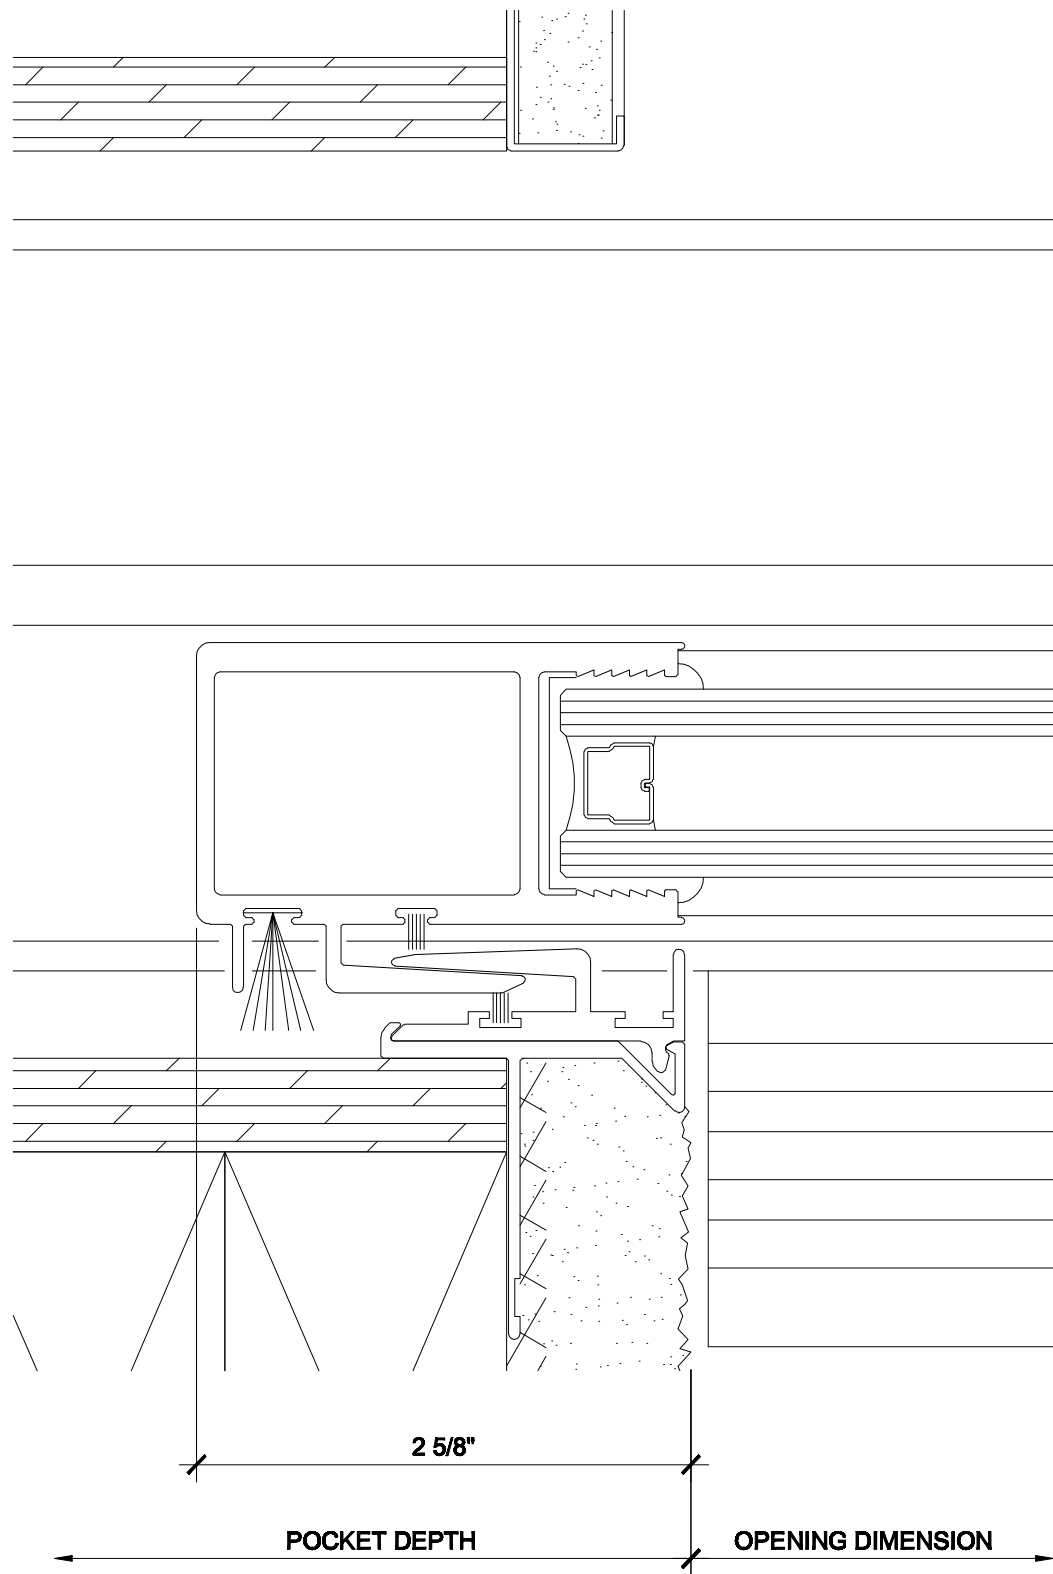

22

POCKET INTERLOCK - PXX SLIDING DOOR

EXTERIOR

METAL WINDOW CORPORATION