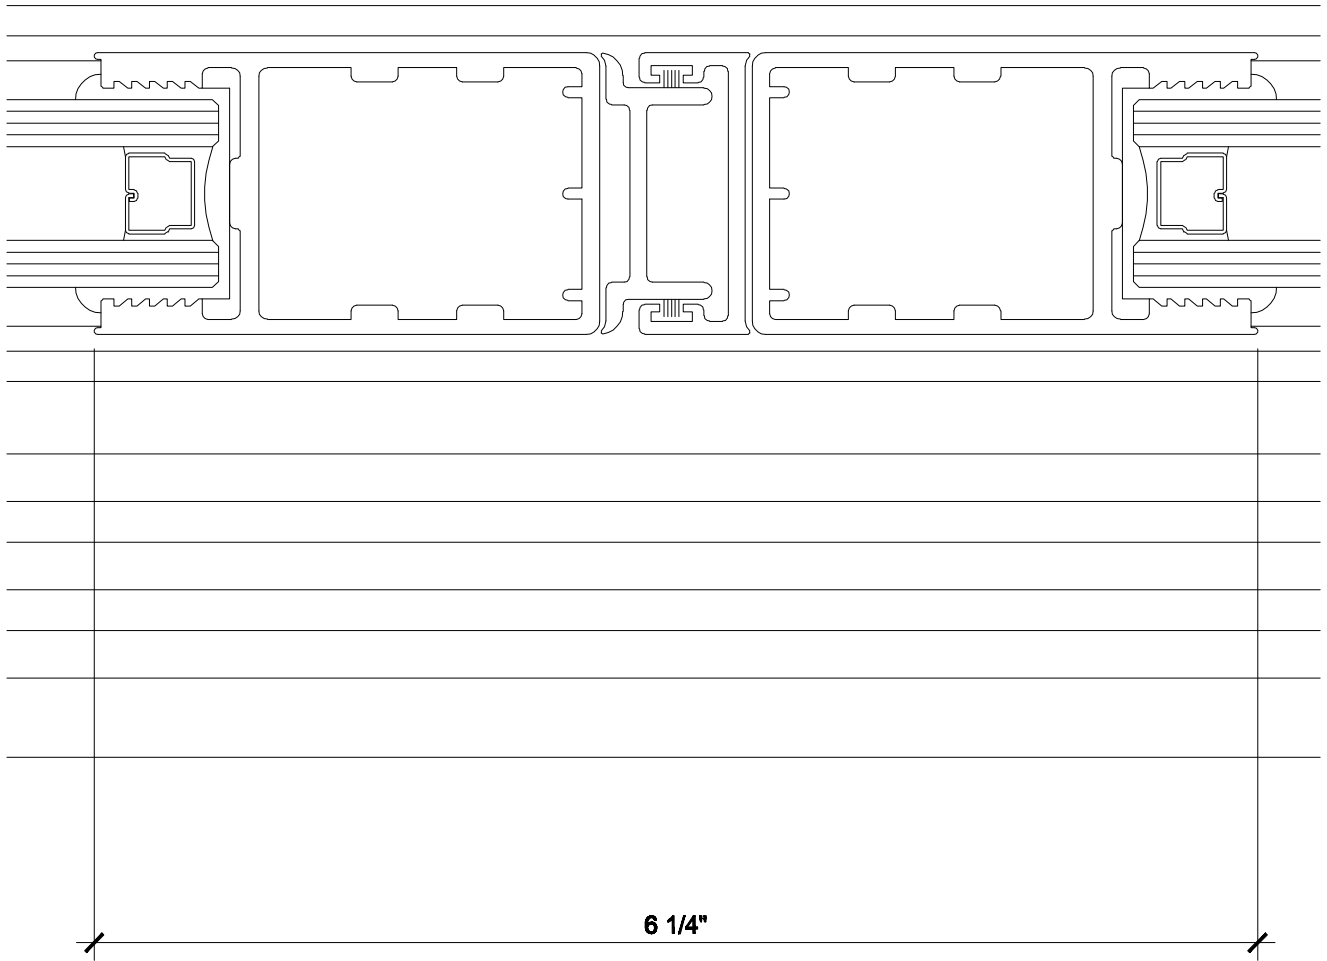

19 MEETING STILES - PXXP SLIDING DOOR

EXTERIOR