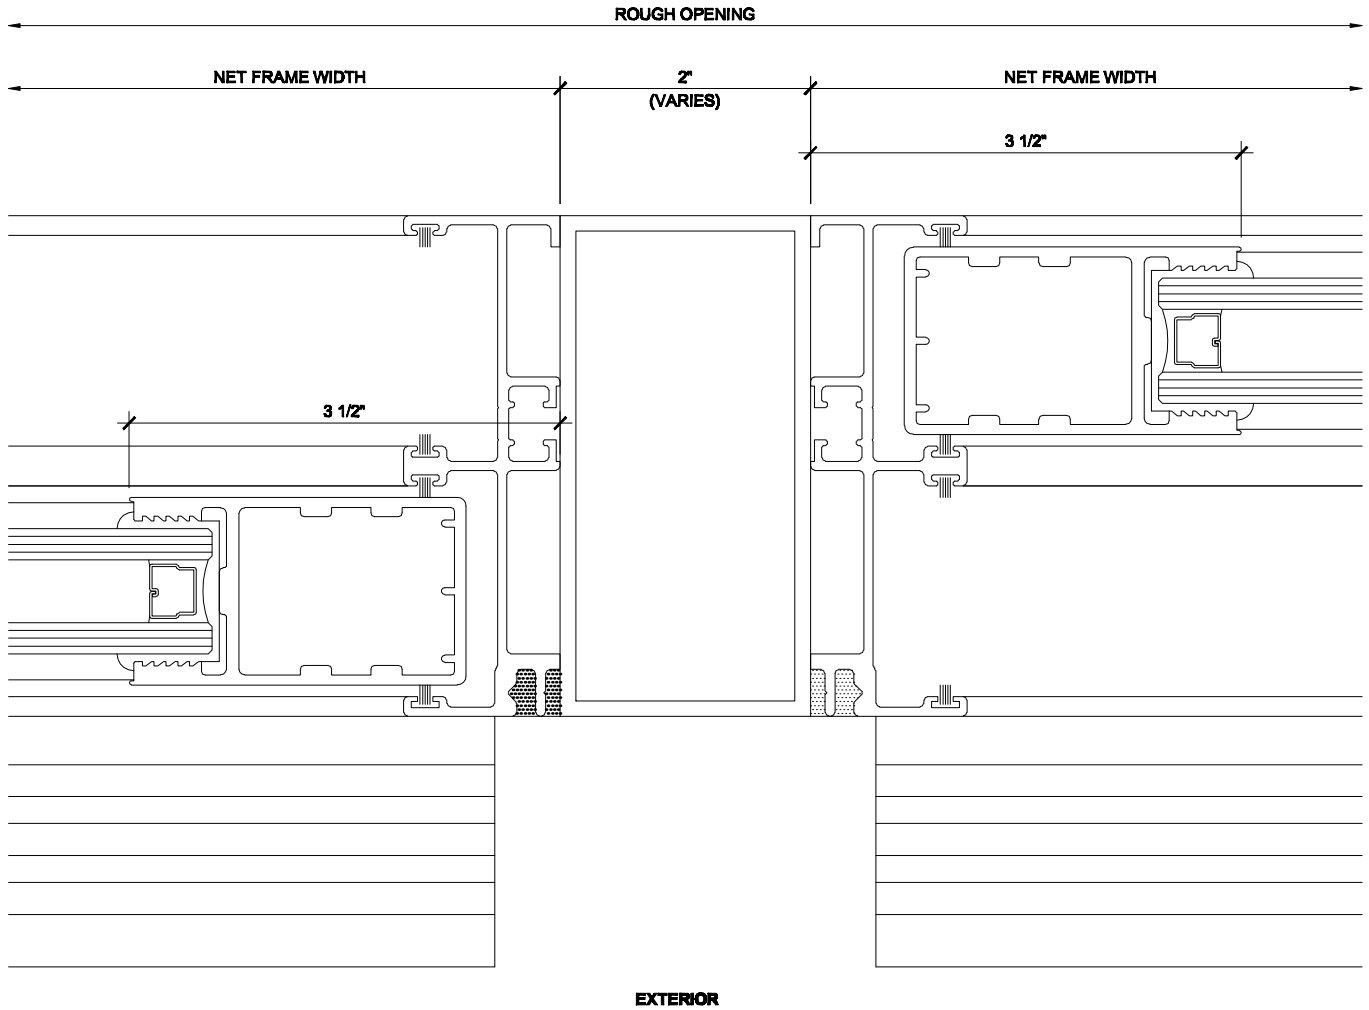

26

LOCK JAMB -XXXX SLIDING DOOR

SCALE: NONE

METAL WINDOW CORPORATION