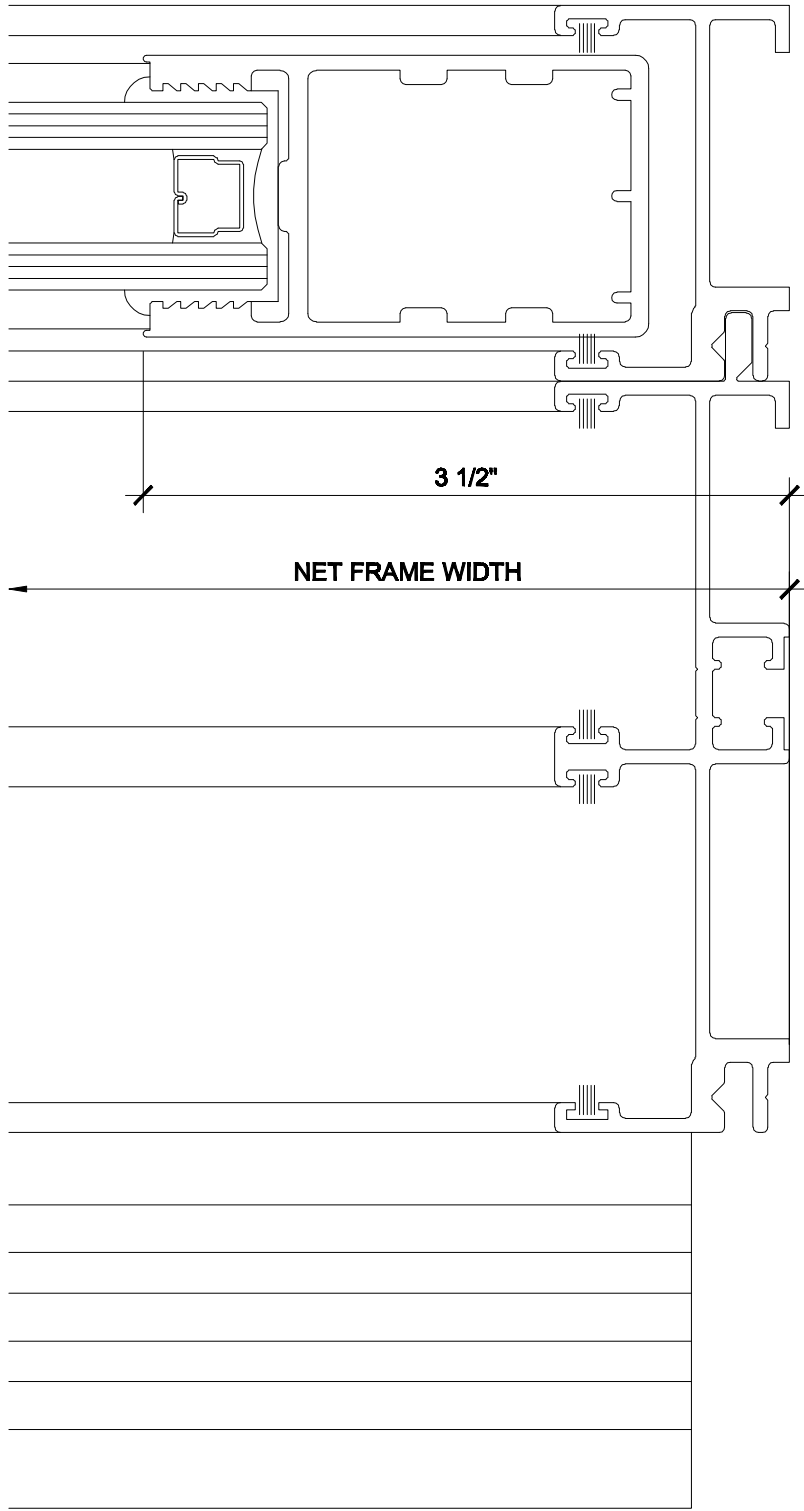

6

FIXED JAMB - XXX SLIDING DOOR

METAL WINDOW CORPORATION

EXTERIOR