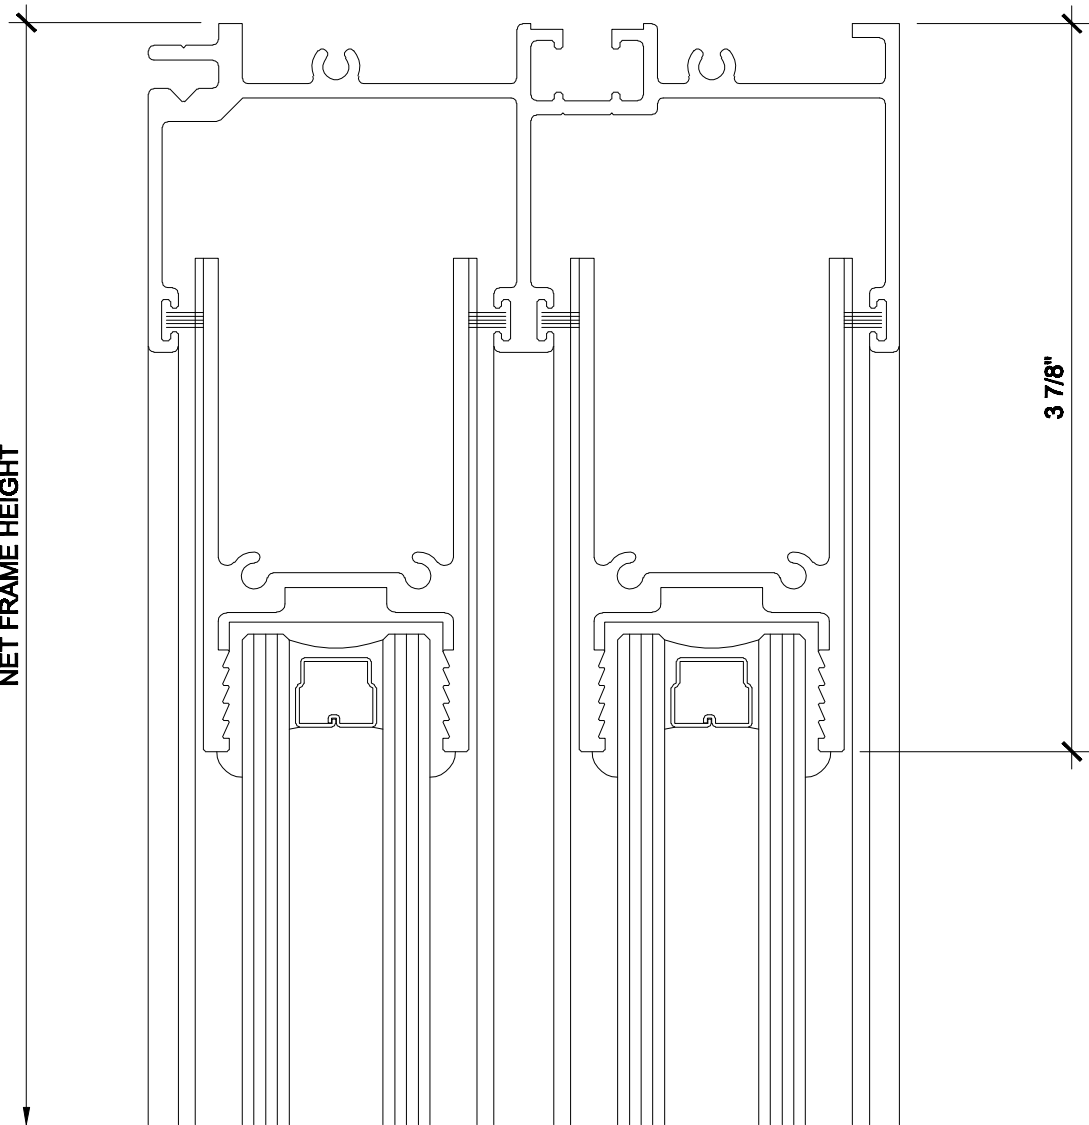

13 HEAD - PXX SLIDING DOOR

EXTERIOR

NET FRAME HEIGHT

3 7/8"

METAL WINDOW CORPORATION