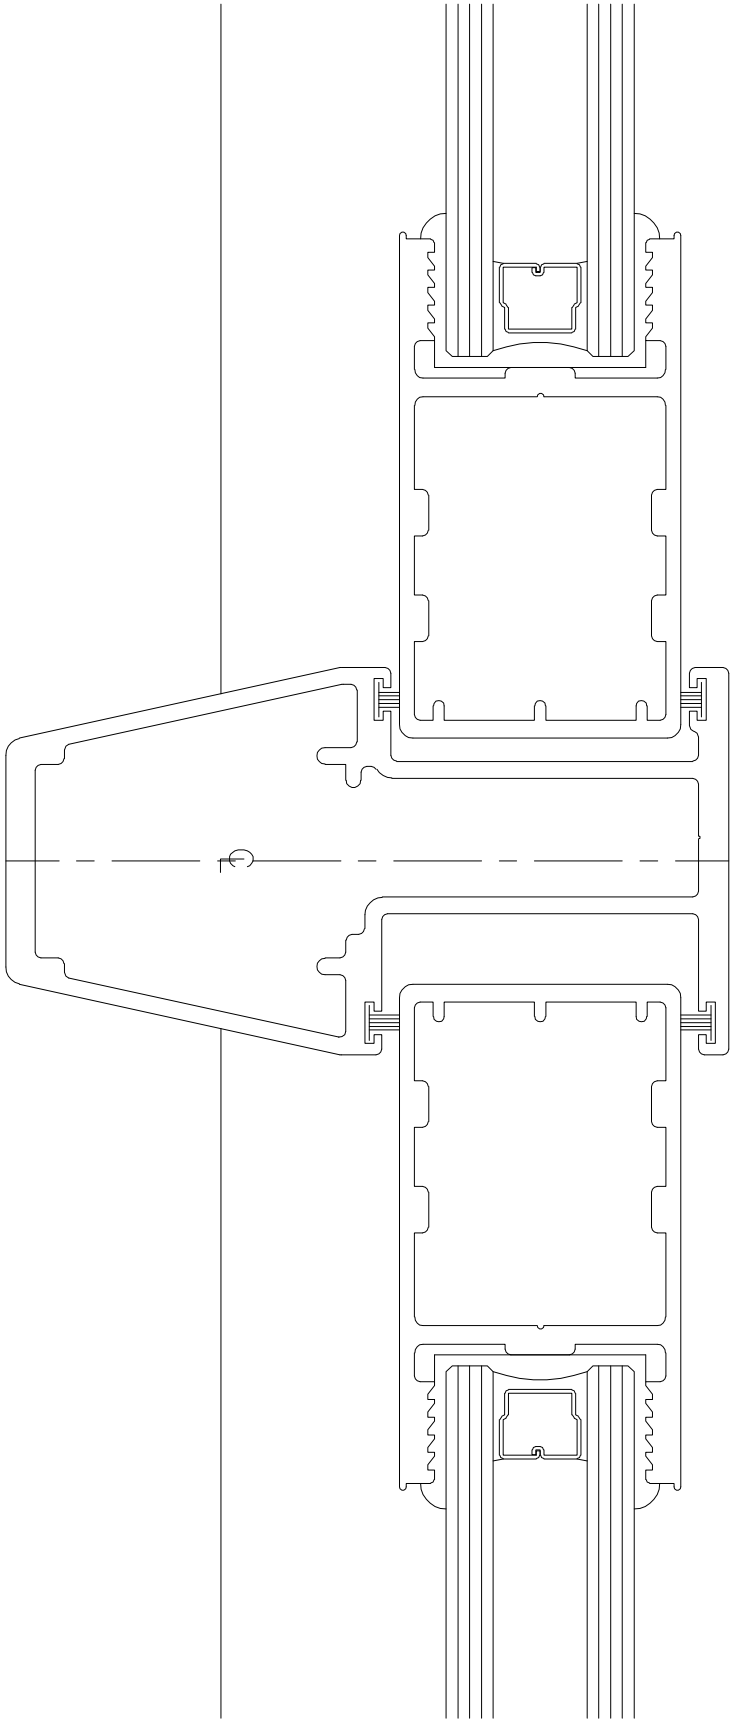

4B HIGH PERFORMANCE MULLION - SLIDING DOOR

4 5/8"

CENTERLINE

CENTERLINE

EXTERIOR