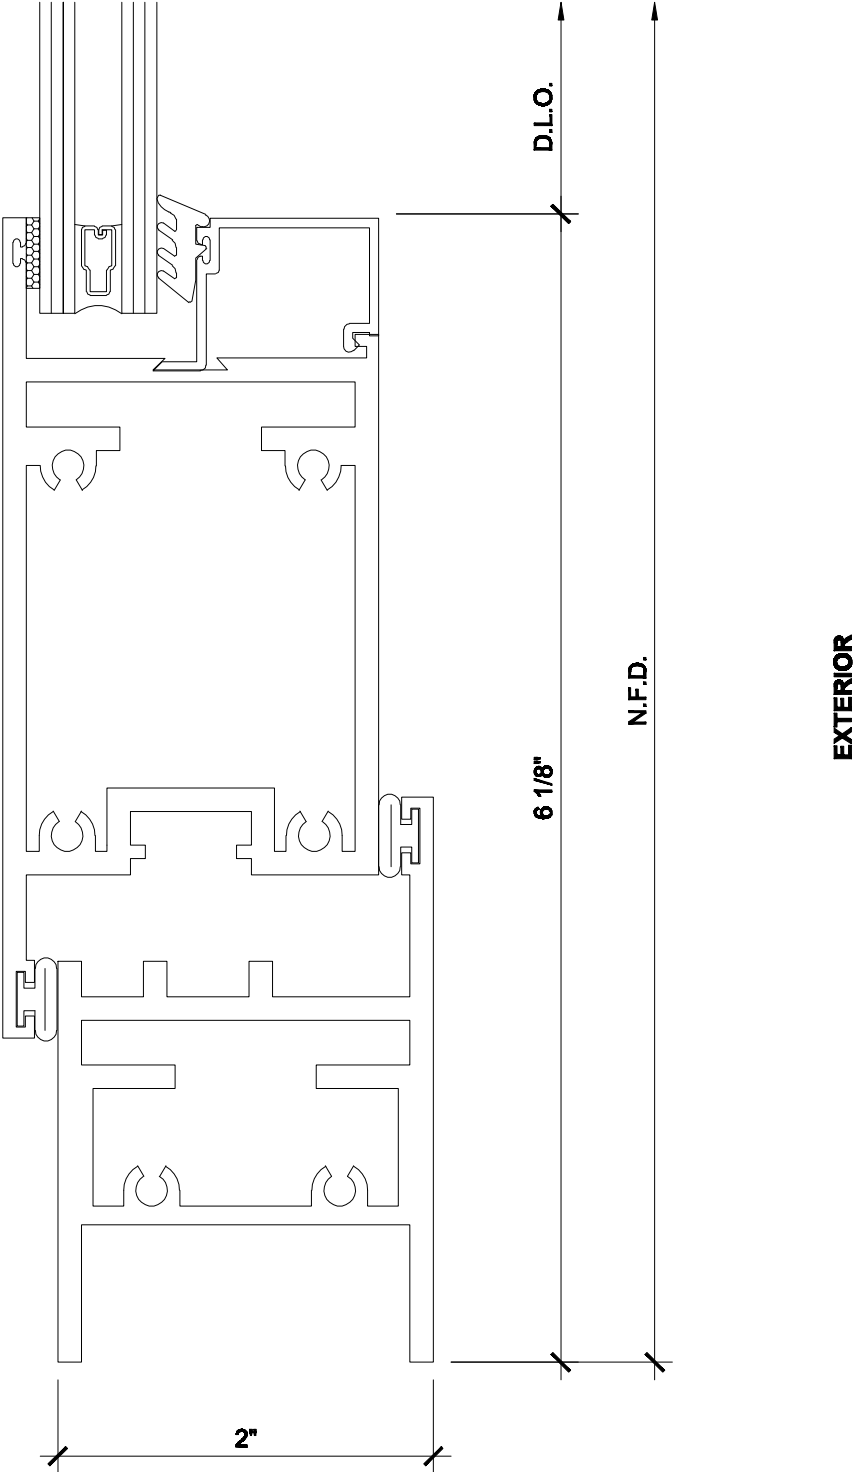

2C

JAMB - IN SWING DOOR EQUAL LEG FRAMING

**METAL WINDOW
CORPORATION**