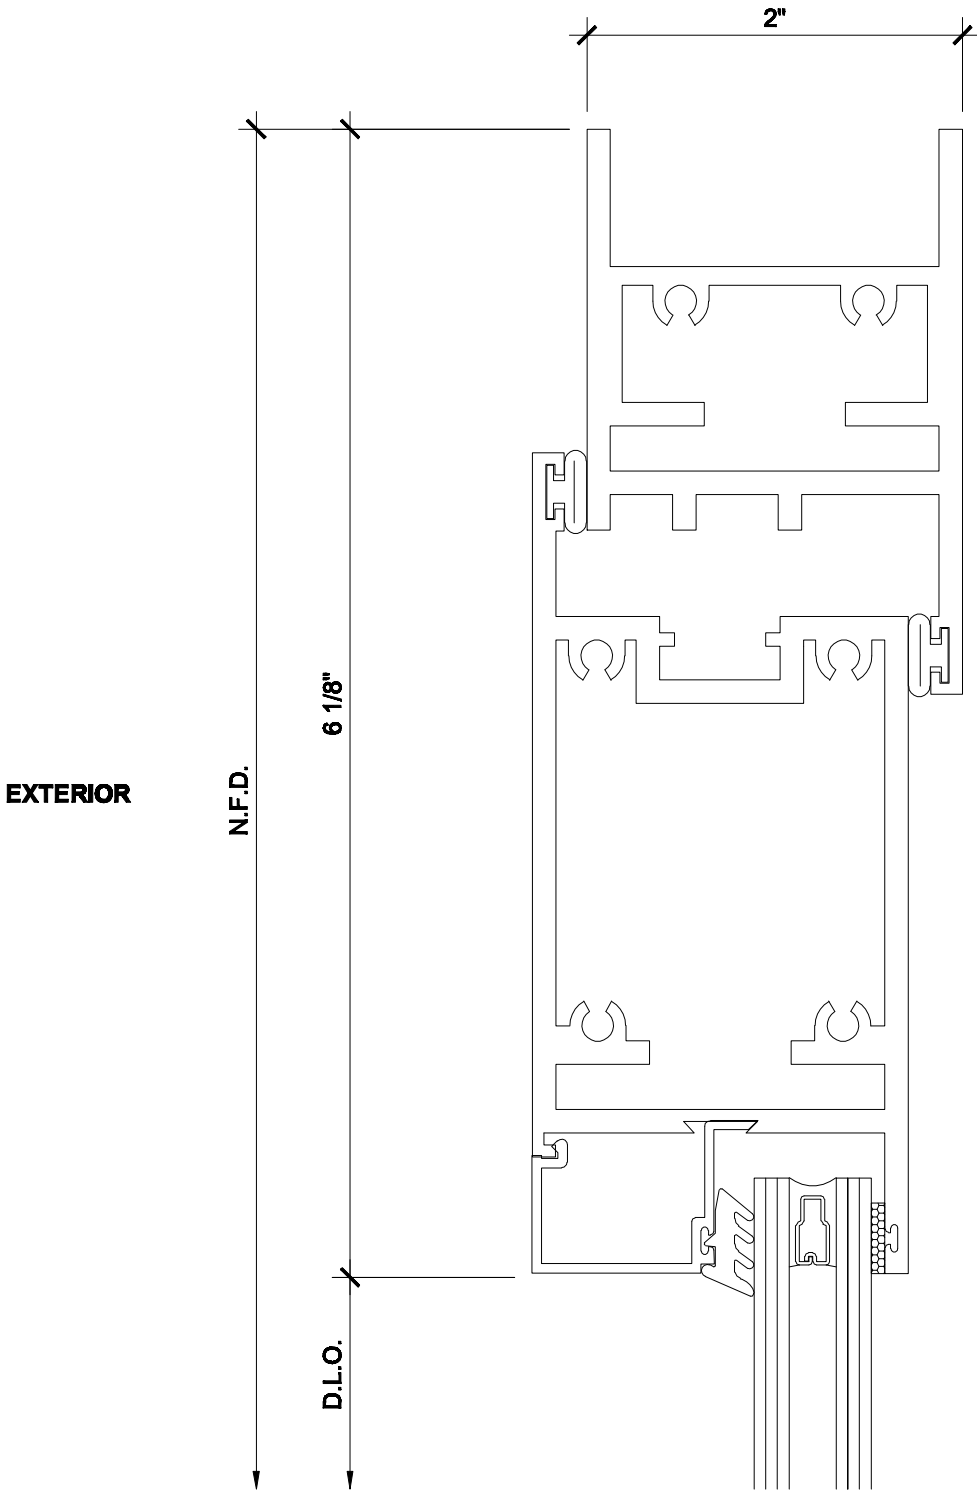

1A

HEAD - OUT SWING DOOR EQUAL LEG FRAMING

METAL WINDOW
CORPORATION