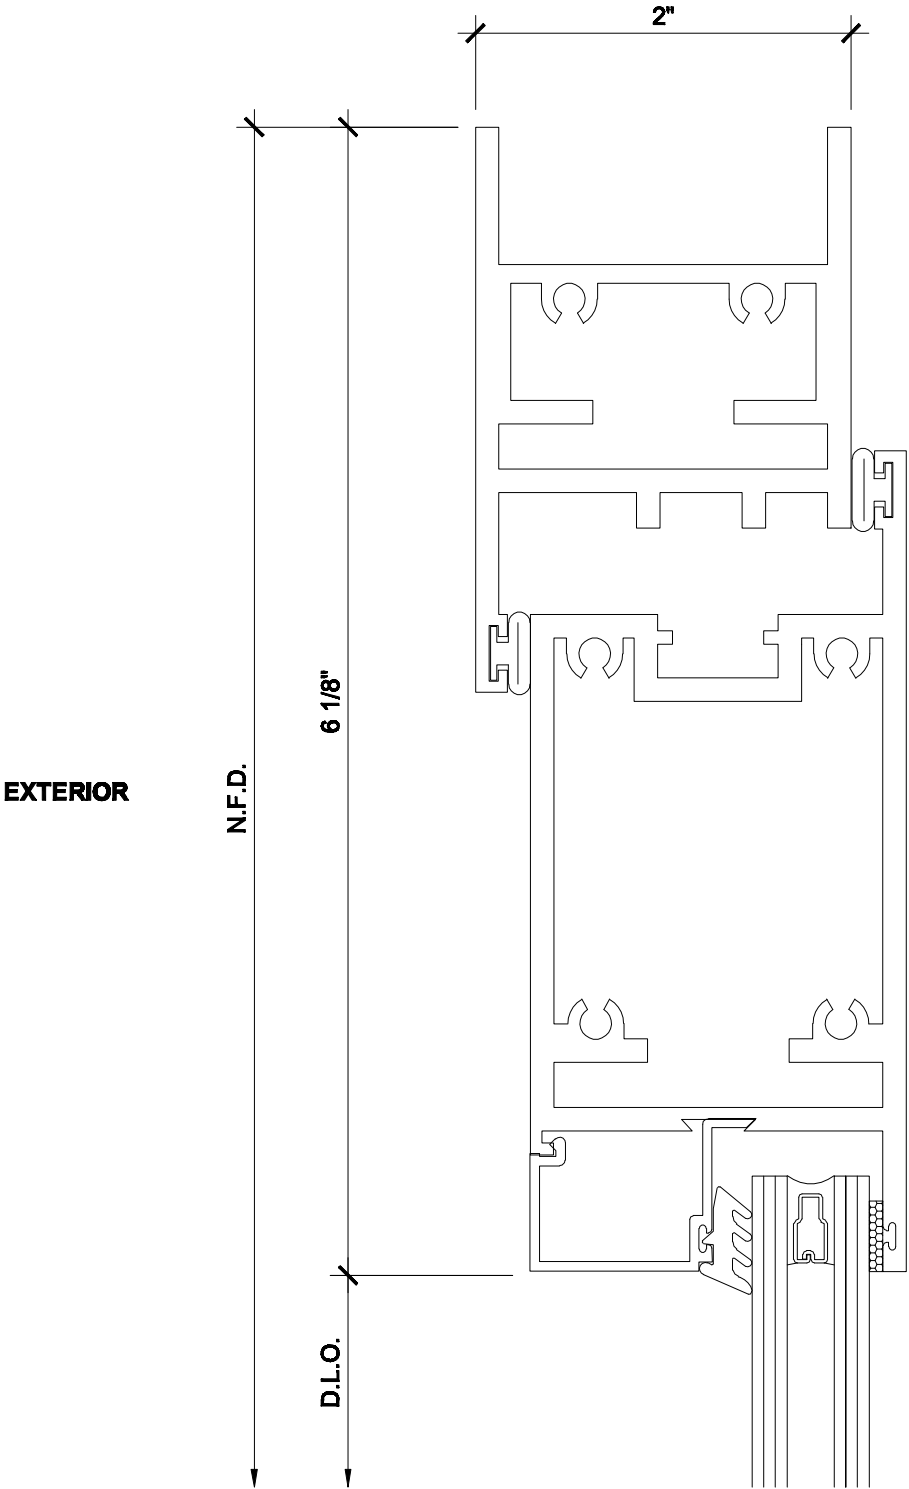

1C

HEAD - IN SWING DOOR EQUAL LEG FRAMING

METAL WINDOW
CORPORATION