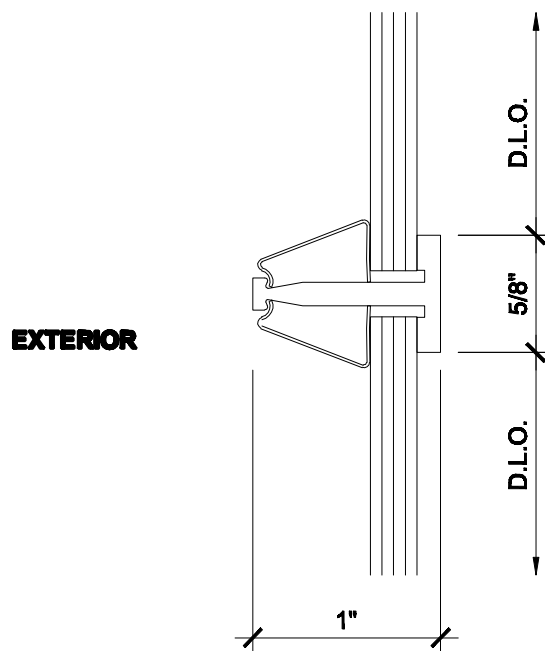

8A HORIZONTAL - ROLLED BEAD STOPS

NOTE: STANDARD DETAIL AS SHOWN WITH 1/4" GLASS
GLAZE-GUARD PANELS ARE ALSO AVAILABLE DEPENDING ON THE SPECIFICATIONS.