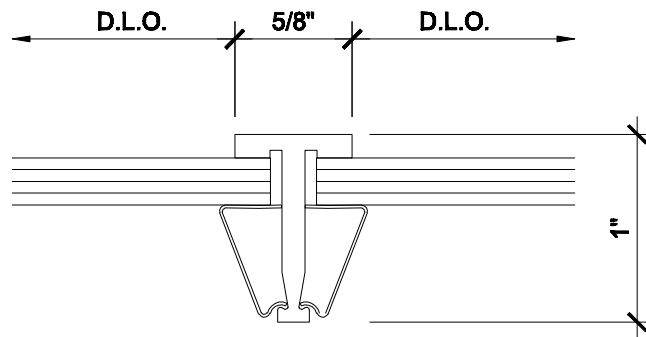

7A VERTICAL - ROLLED BEAD STOPS

EXTERIOR

**NOTE: STANDARD DETAIL AS SHOWN WITH 1/4" GLASS
GLAZE-GUARD PANELS ARE ALSO AVAILABLE DEPENDING THE THE SPECIFICATIONS.**