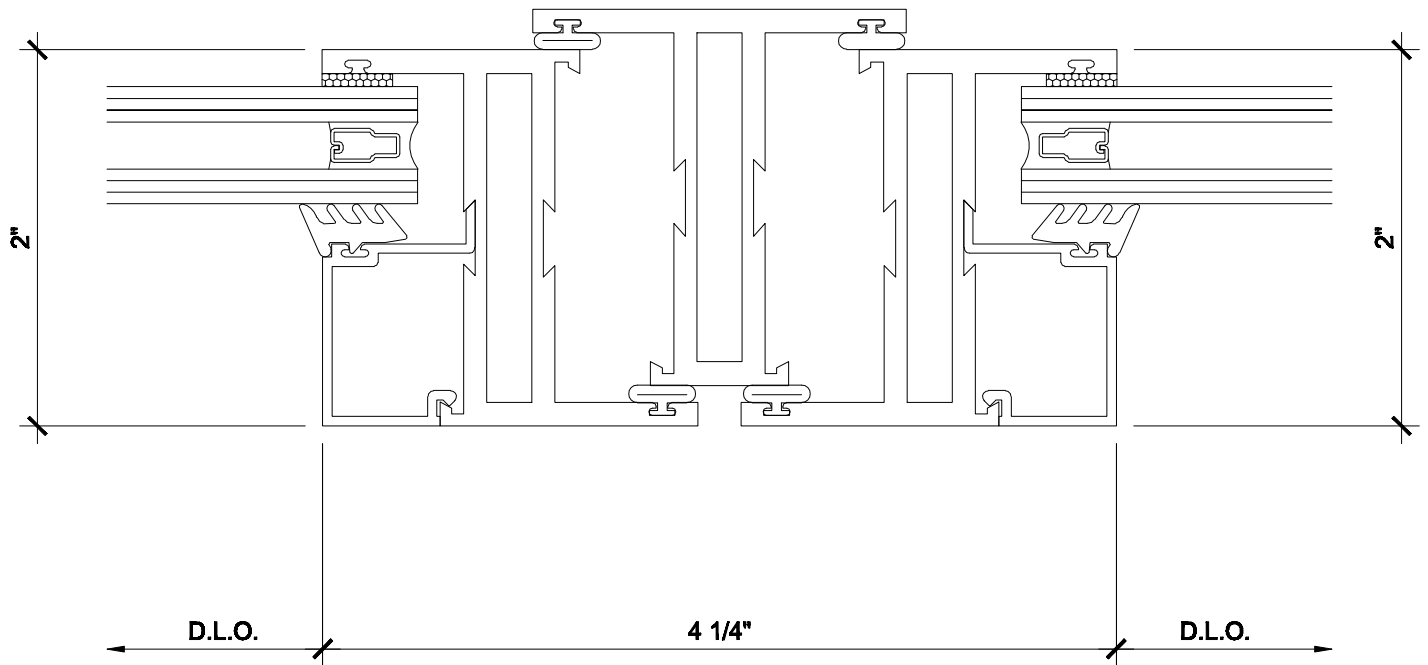

12A MEETING RAIL - OUT SWING DOOR

EXTERIOR