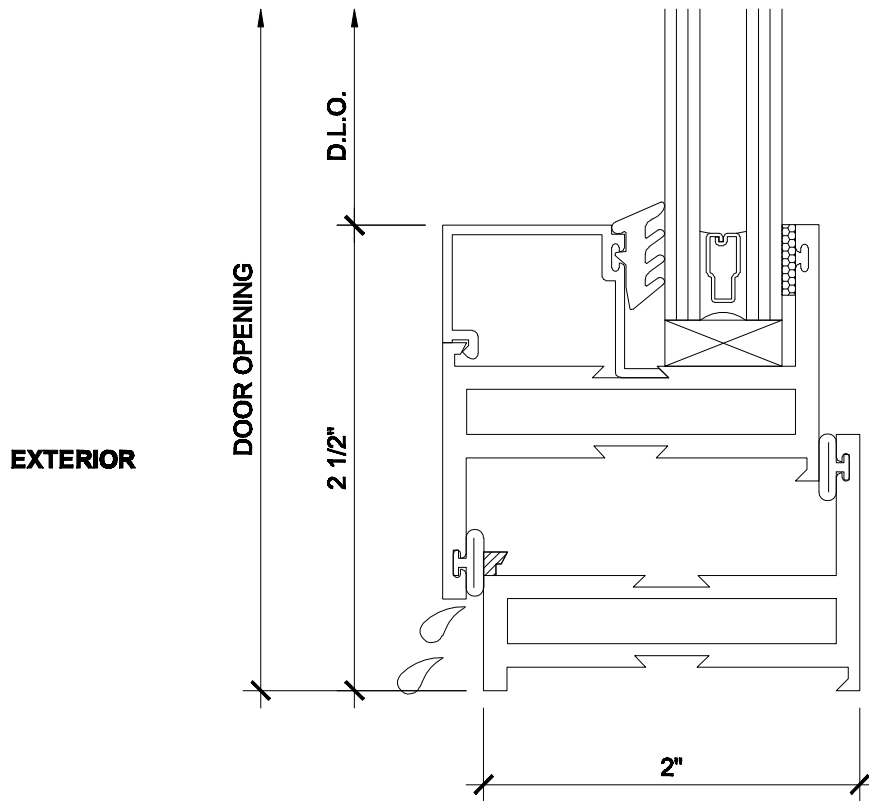

6D

SILL - OUT SWING DOOR THRESHOLD OPTION 1

NOTE: ALL DOOR FRAMES SHOULD BE INSTALLED IN SILL PANS BY OTHERS

NOTE: STANDARD SILL DETAIL AS SHOWN WITH 5/8" INSULATED GLASS. GLAZE-GUARD PANELS ARE ALSO AVAILABLE DEPENDING THE THE SPECIFICATIONS.