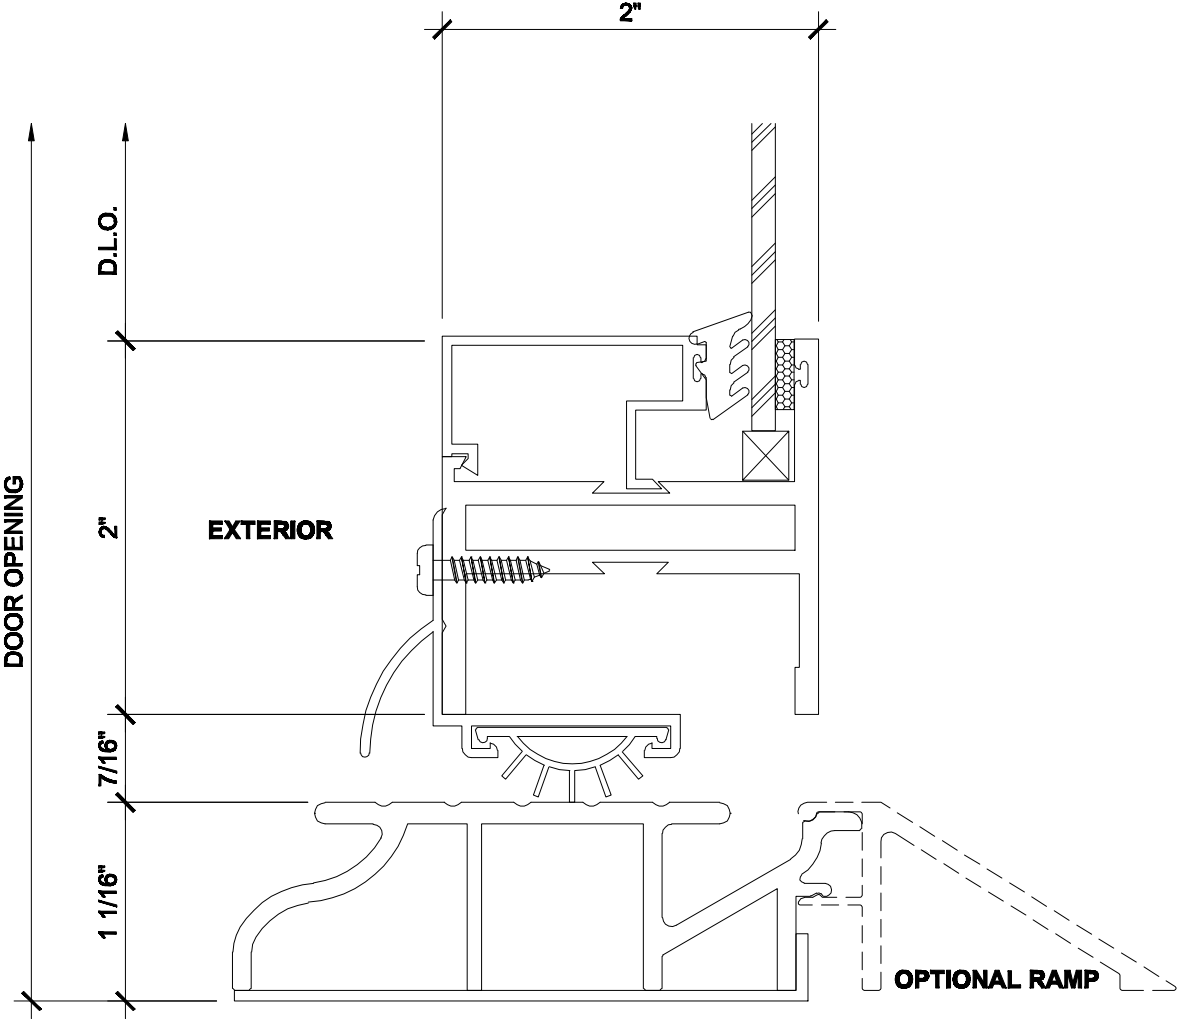

6C

SILL - OUT SWING DOOR THRESHOLD OPTION 3

NOTE: ALL DOOR FRAMES SHOULD BE INSTALLED IN SILL PANS BY OTHERS

NOTE: STANDARD SILL DETAIL AS SHOWN WITH AN 1/8" ALUMINUM SHEET FINISHED TO MATCH FRAME.
GLAZE-GUARD PANELS ARE ALSO AVAILABLE DEPENDING THE THE SPECIFICATIONS.