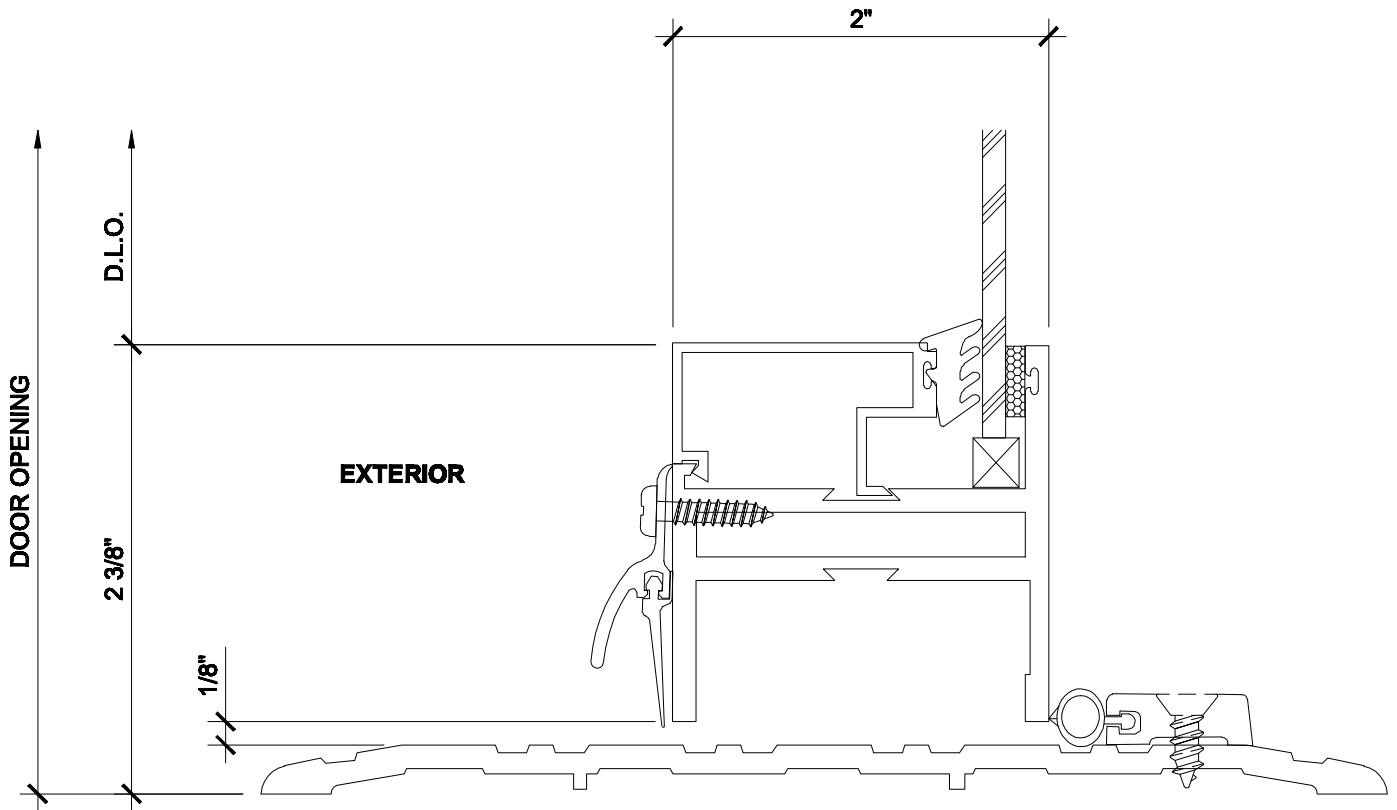

6B

SILL - OUT SWING DOOR ADA THRESHOLD OPTION 2

NO WARRANTY AGAINST AIR AND WATER INFILTRATION

NOTE: ALL DOOR FRAMES SHOULD BE INSTALLED IN SILL PANS BY OTHERS

NOTE: STANDARD SILL DETAIL AS SHOWN WITH AN 1/8" ALUMINUM SHEET FINISHED TO MATCH FRAME.
GLAZE-GUARD PANELS ARE ALSO AVAILABLE DEPENDING THE THE SPECIFICATIONS.