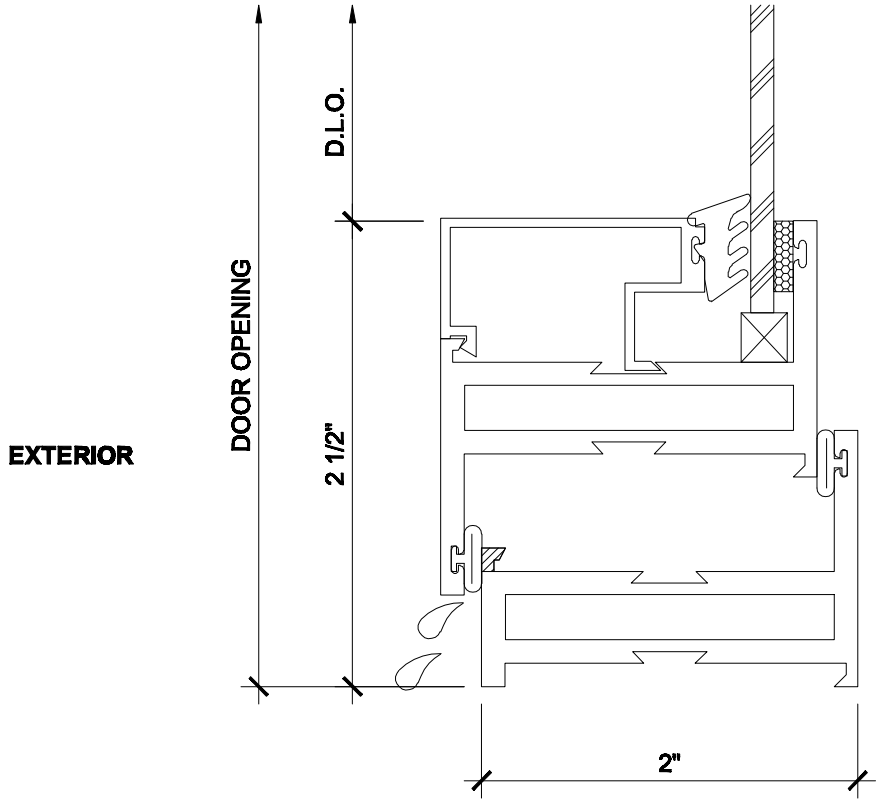

6A

SILL - OUT SWING DOOR THRESHOLD OPTION 1

NOTE: ALL DOOR FRAMES SHOULD BE INSTALLED IN SILL PANS BY OTHERS

NOTE: STANDARD SILL DETAIL AS SHOWN WITH AN 1/8" ALUMINUM SHEET FINISHED TO MATCH FRAME.
GLAZE-GUARD PANELS ARE ALSO AVAILABLE DEPENDING THE THE SPECIFICATIONS.