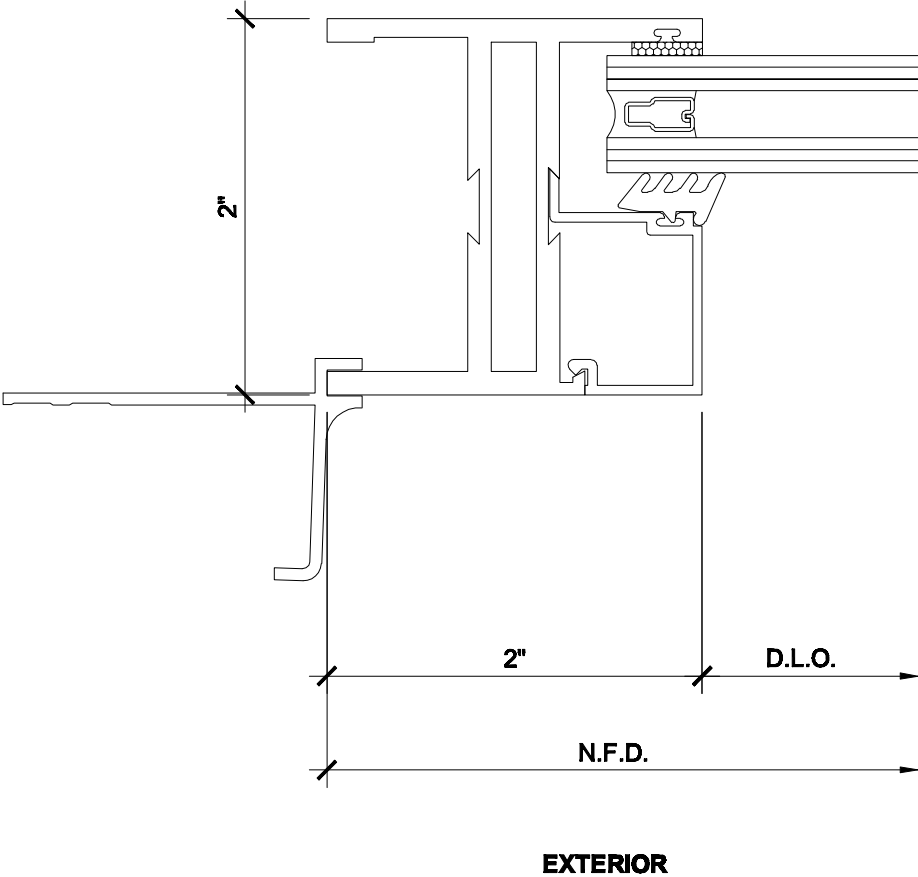

2C

JAMB - DOOR SIDELITE
EQUAL LEG FRAMING w\ NAIL-ON FIN

METAL WINDOW
CORPORATION