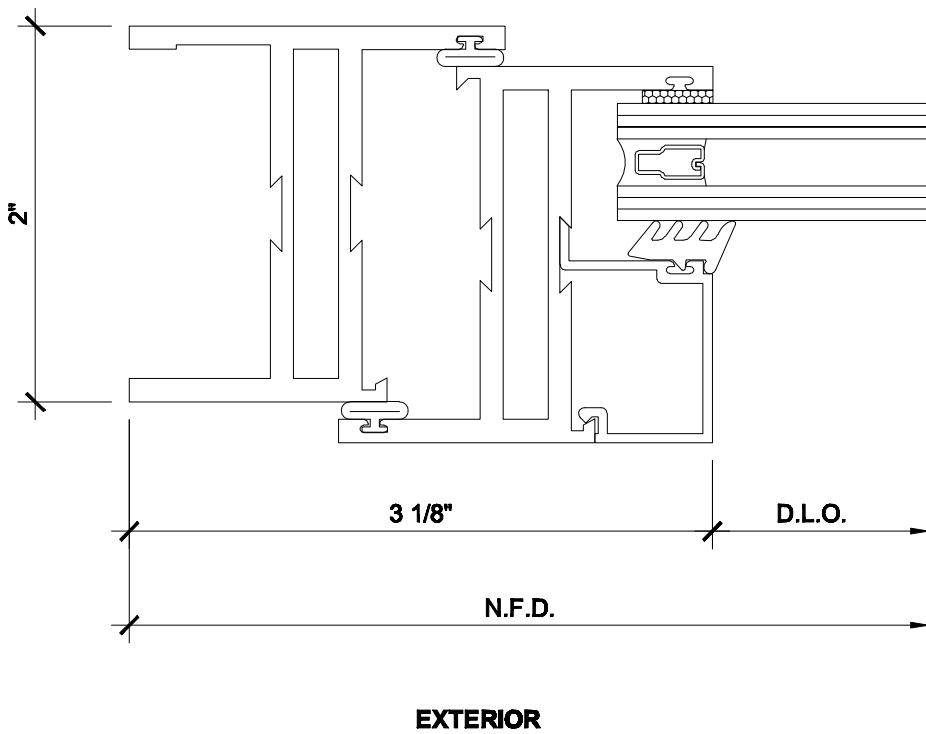

5B

JAMB - OUT SWING DOOR EQUAL LEG FRAMING

**METAL WINDOW
CORPORATION**