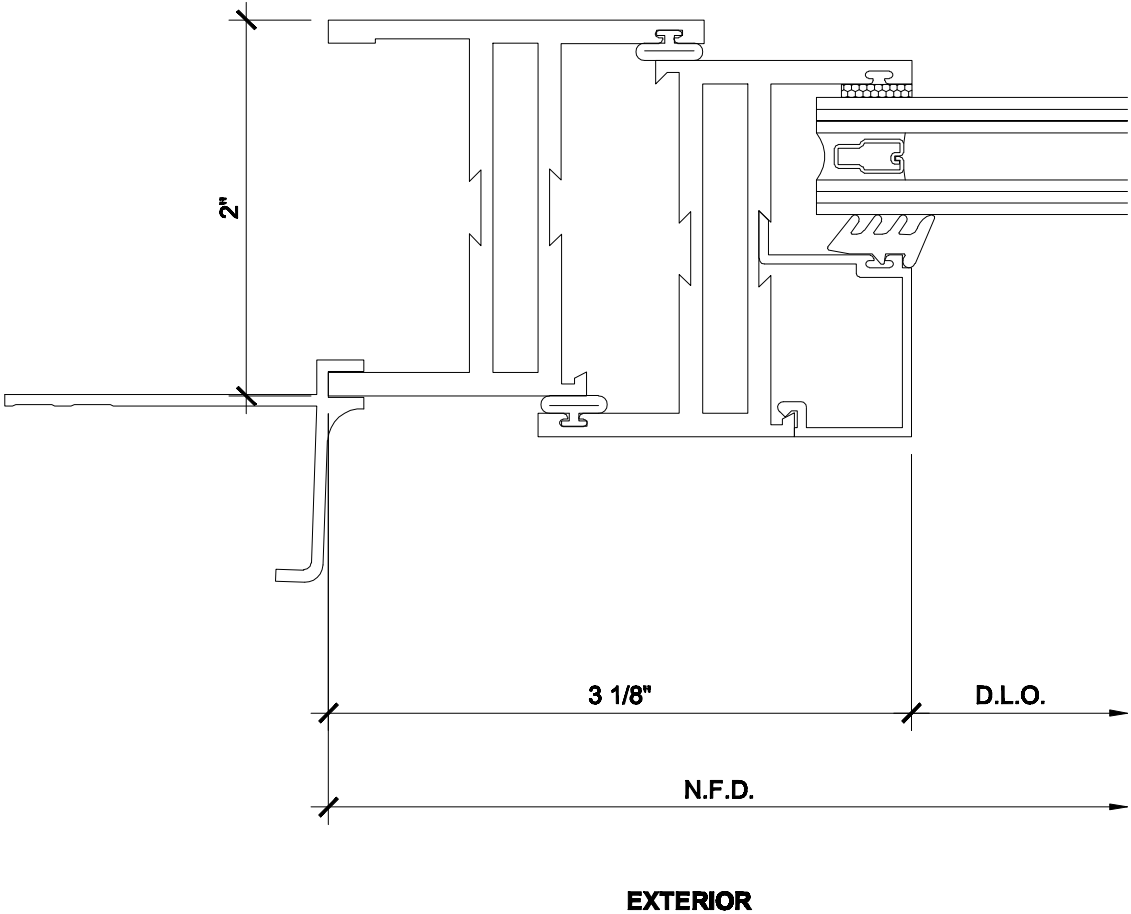

5C

JAMB - OUT SWING DOOR
EQUAL LEG FRAMING w\ NAIL-ON FIN

METAL WINDOW
CORPORATION