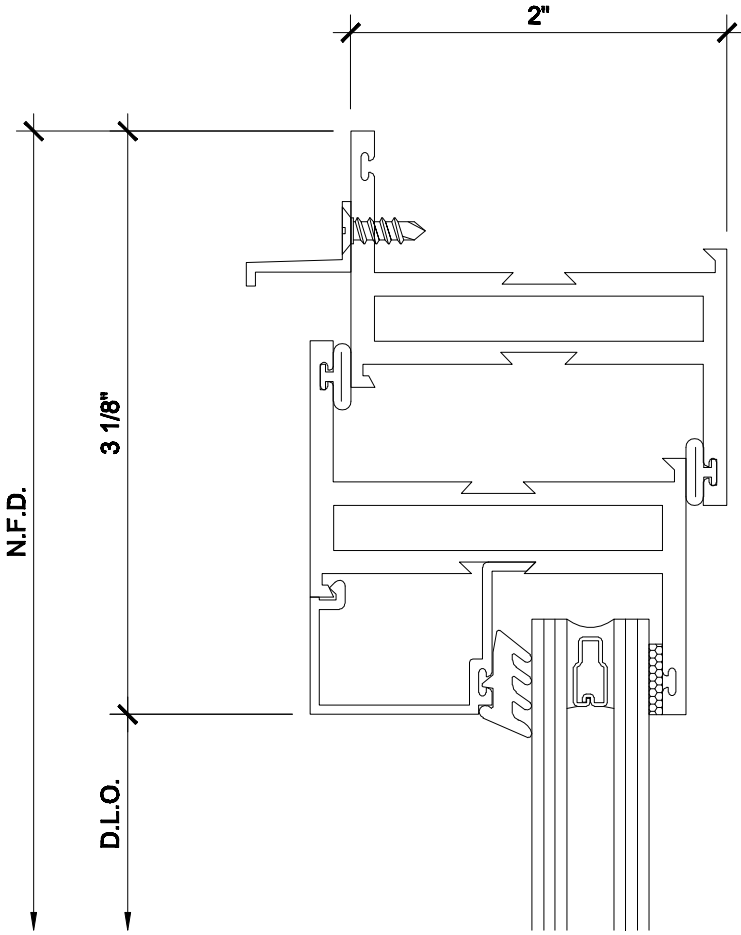

4A

HEAD - PROJECT OUT WINDOW Z-BAR FRAMING

EXTERIOR

METAL WINDOW
CORPORATION