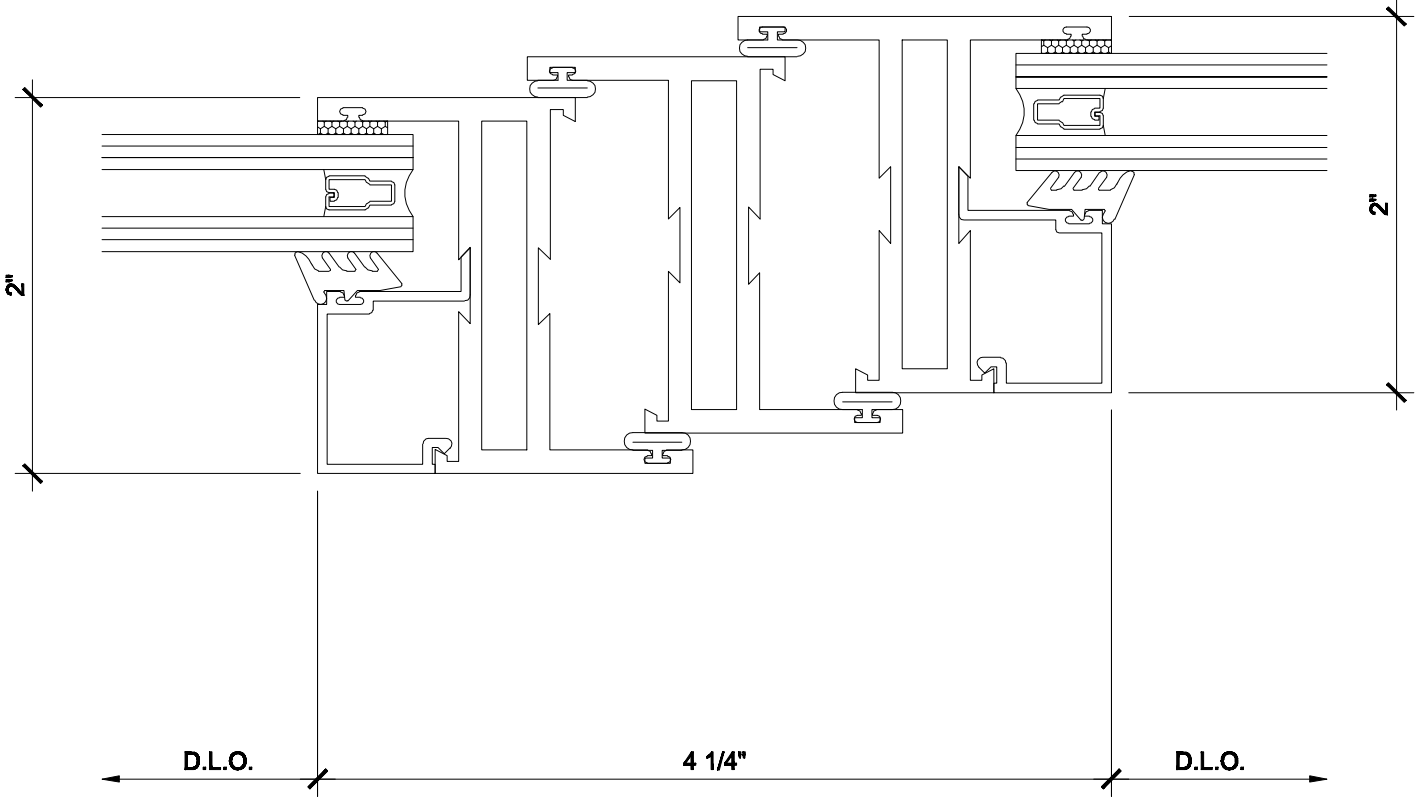

13E

VERTICAL - PROJECT OUT ADJACENT TO PROJECT IN WINDOW

EXTERIOR

METAL WINDOW CORPORATION