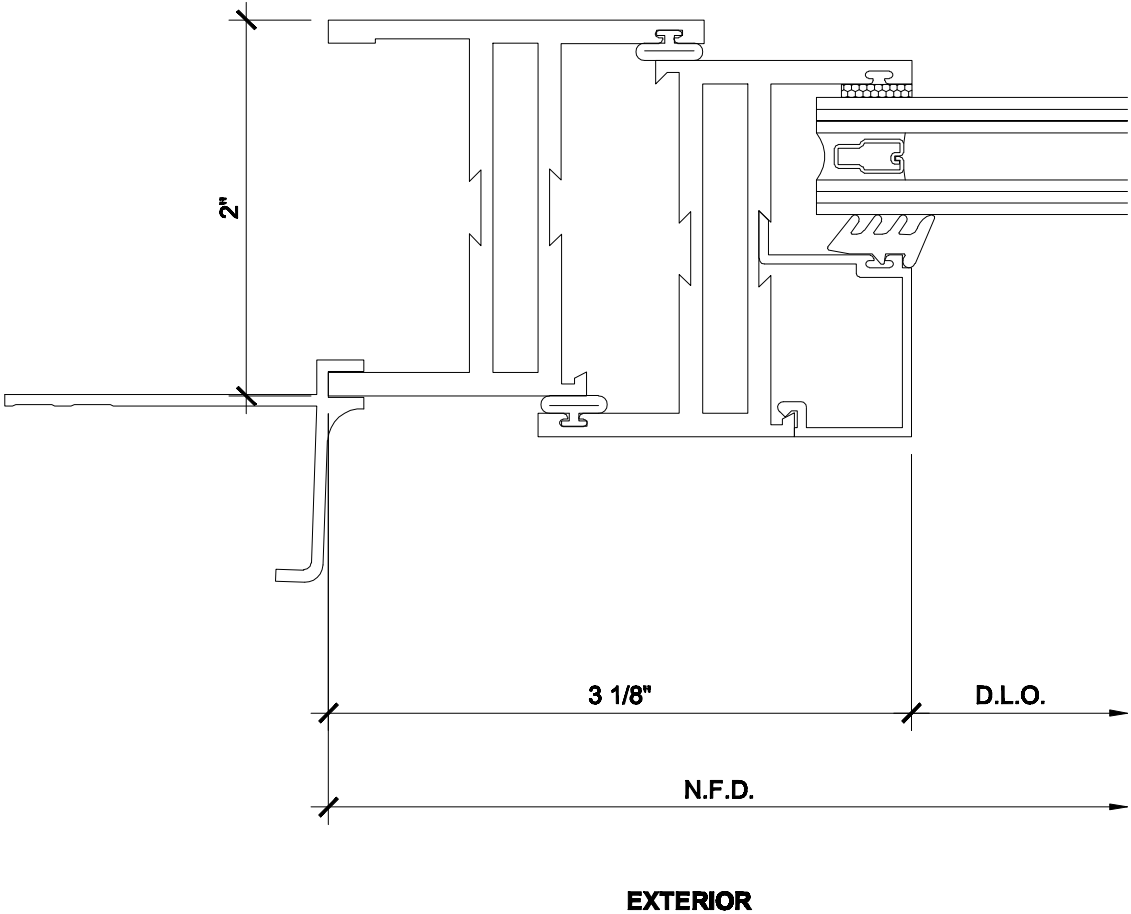

5C

JAMB - PROJECT OUT WINDOW EQUAL LEG FRAMING w\ NAIL-ON FIN

**METAL WINDOW
CORPORATION**