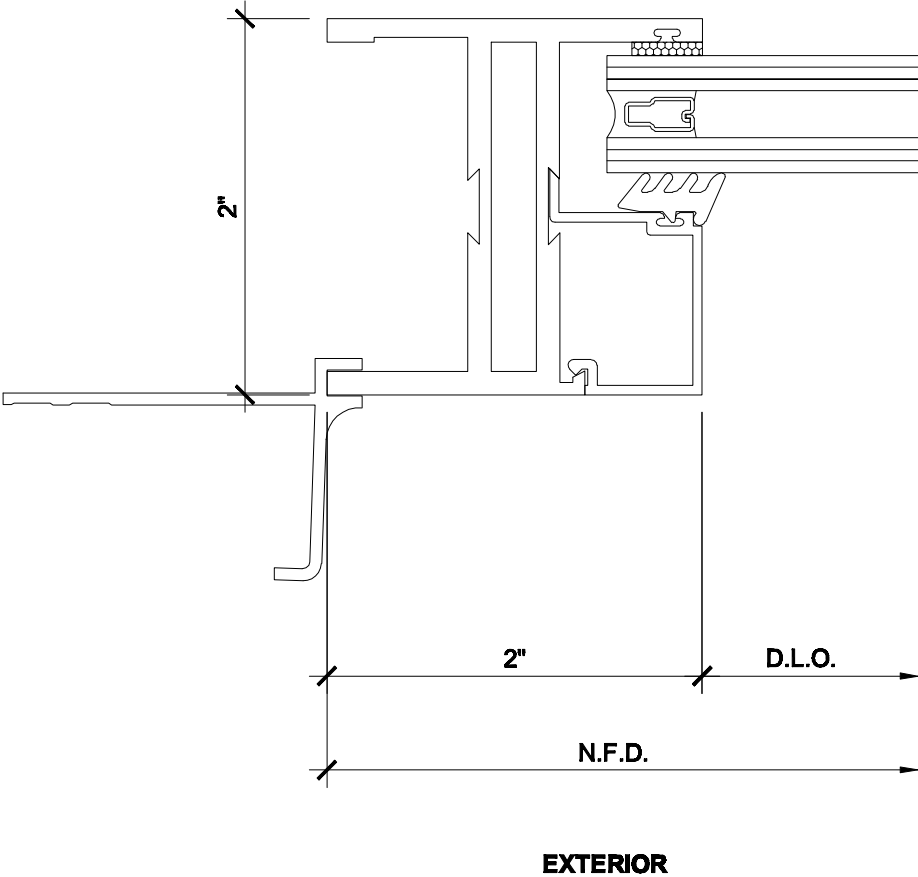

2C

JAMB - FIXED WINDOW
EQUAL LEG FRAMING w\ NAIL-ON FIN

METAL WINDOW
CORPORATION