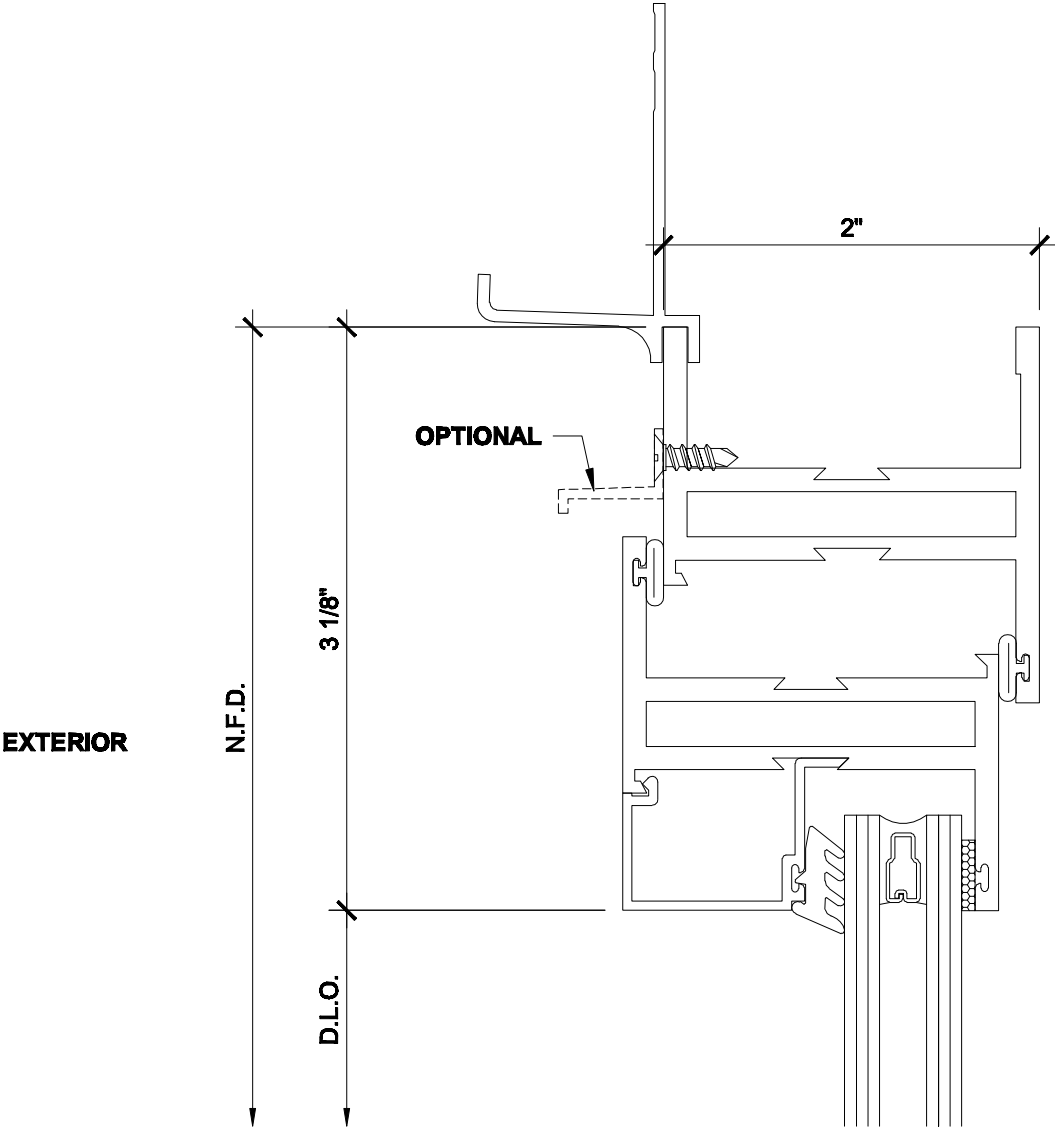

4C

# HEAD - PROJECT OUT WINDOW EQUAL LEG FRAMING w\ NAIL-ON FIN

METAL WINDOW  
CORPORATION