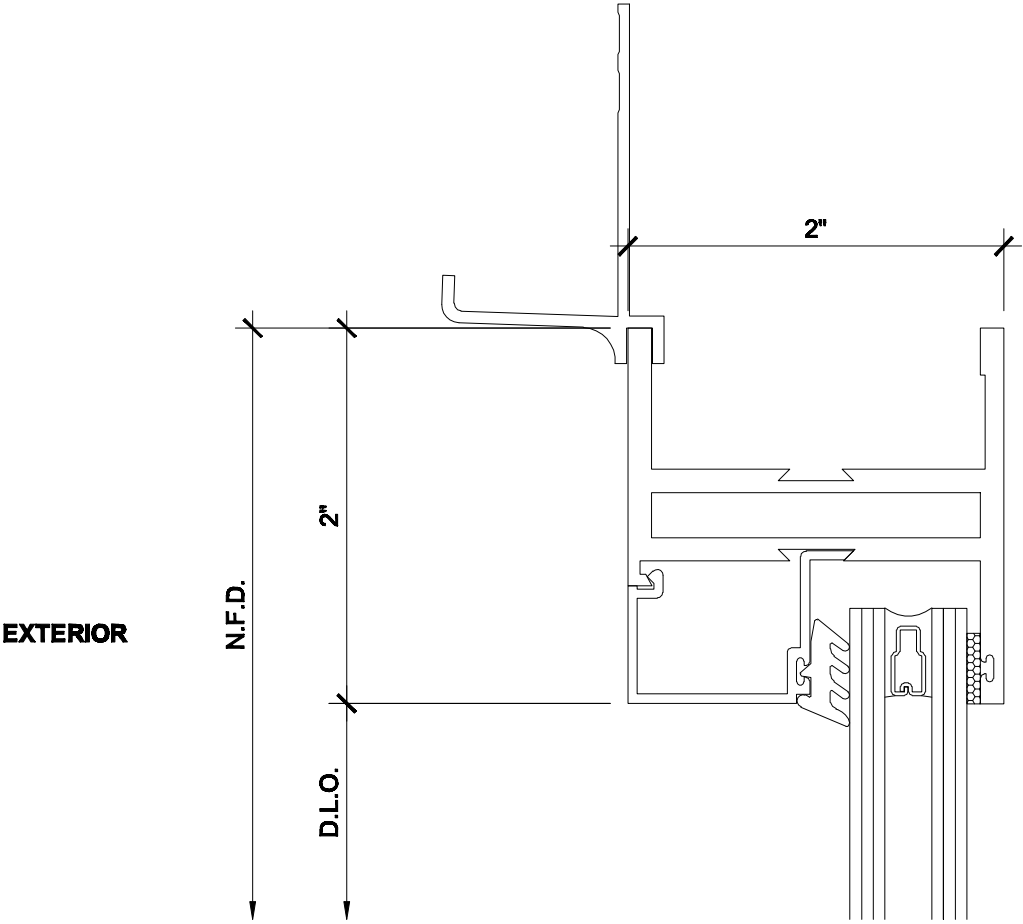

1C

HEAD - FIXED WINDOW
EQUAL LEG FRAMING w\ NAIL-ON FIN

METAL WINDOW
CORPORATION