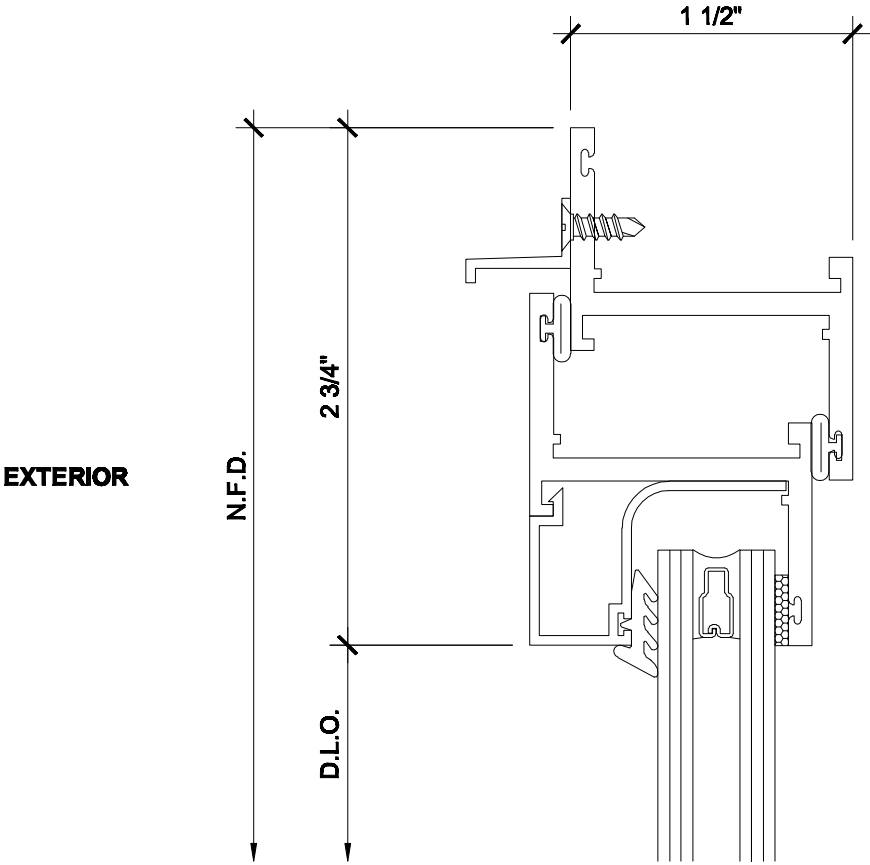

4A

HEAD - PROJECT OUT WINDOW Z-BAR FRAMING

METAL WINDOW
CORPORATION