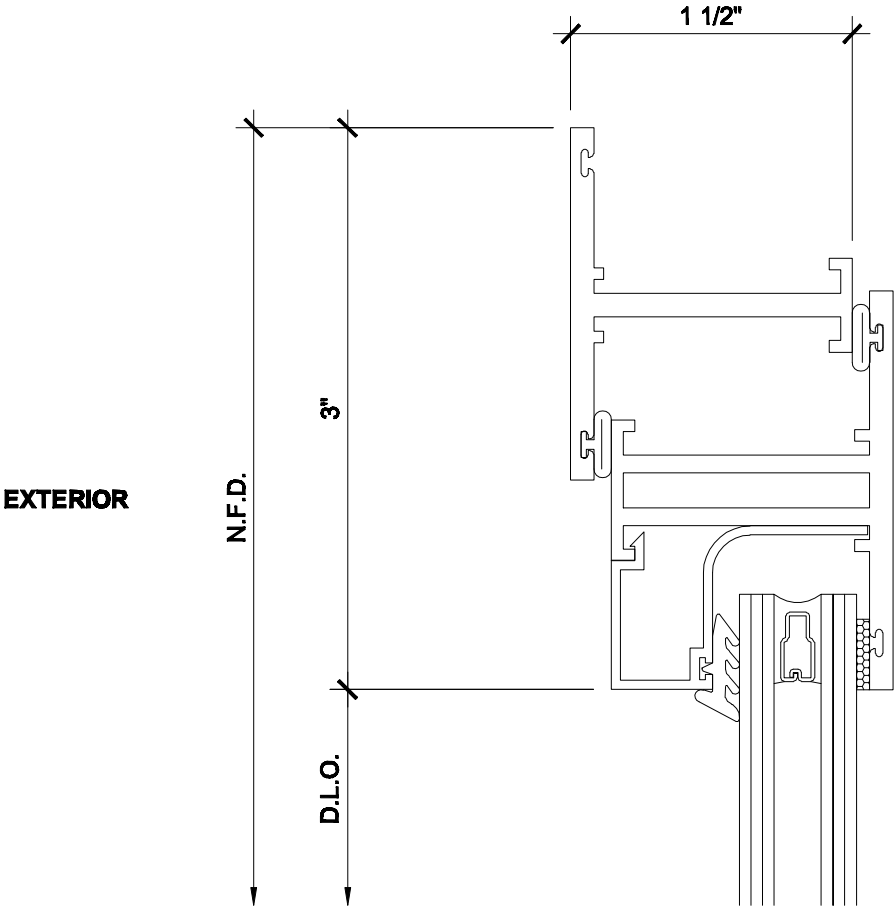

9A

HEAD - PROJECT IN WINDOW T-BAR FRAMING

METAL WINDOW CORPORATION