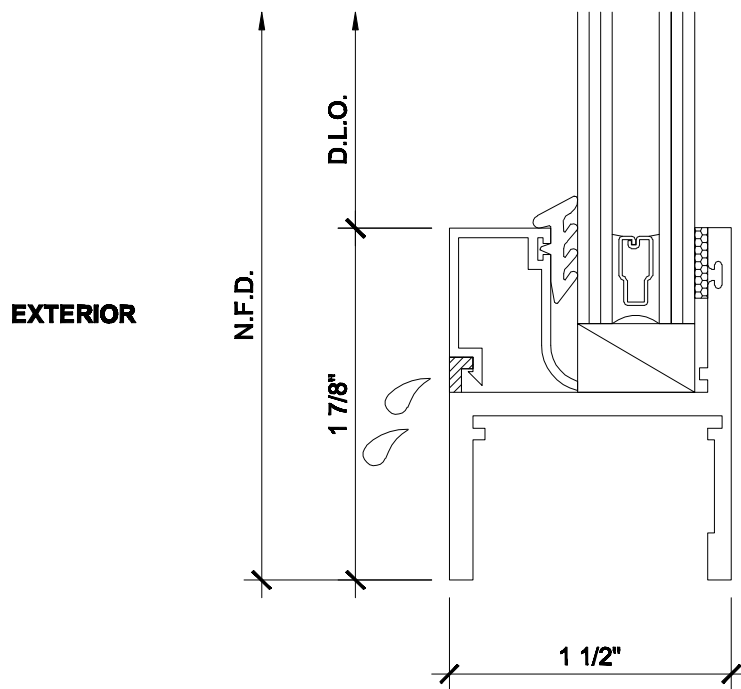

3B

SILL - FIXED WINDOW EQUAL LEG FRAMING

NOTE: GLAZING BEADS MUST BE NOTCHED AT SETTING BLOCKS