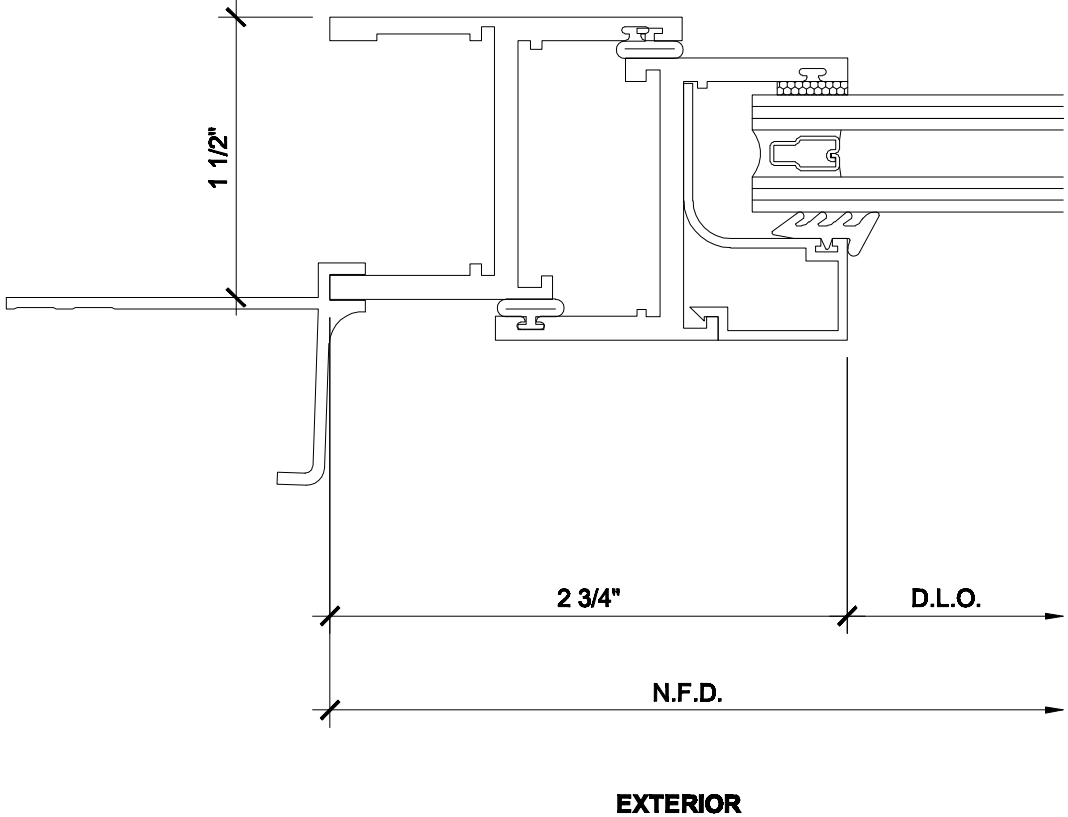

5C

JAMB - PROJECT OUT WINDOW
EQUAL LEG FRAMING w\ NAIL-ON FIN

METAL WINDOW
CORPORATION