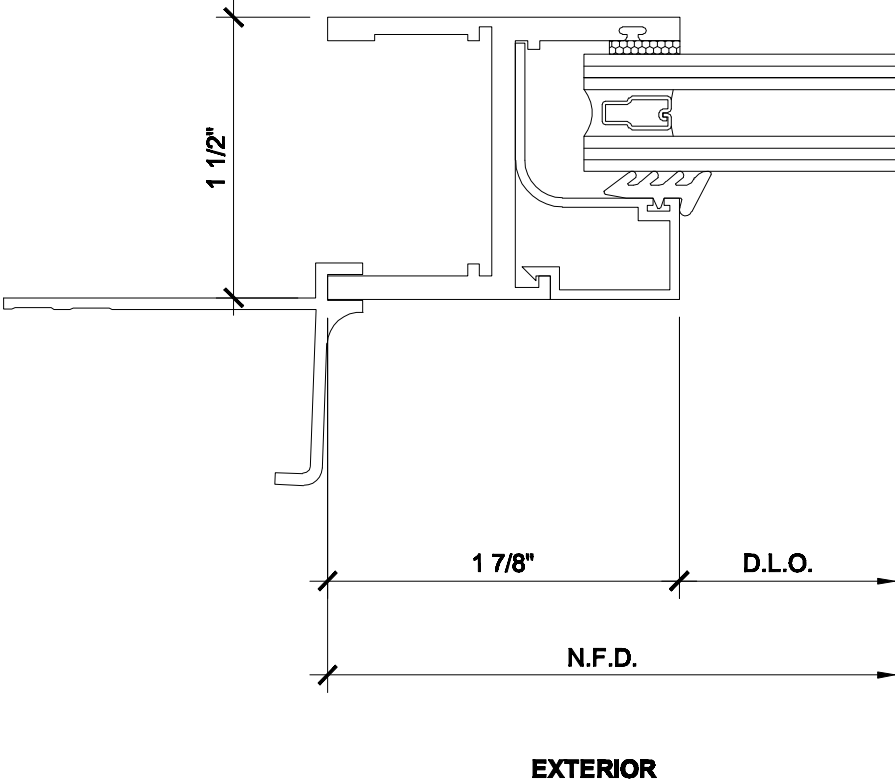

2C

JAMB - FIXED WINDOW
EQUAL LEG FRAMING w\ NAIL-ON FIN

METAL WINDOW
CORPORATION