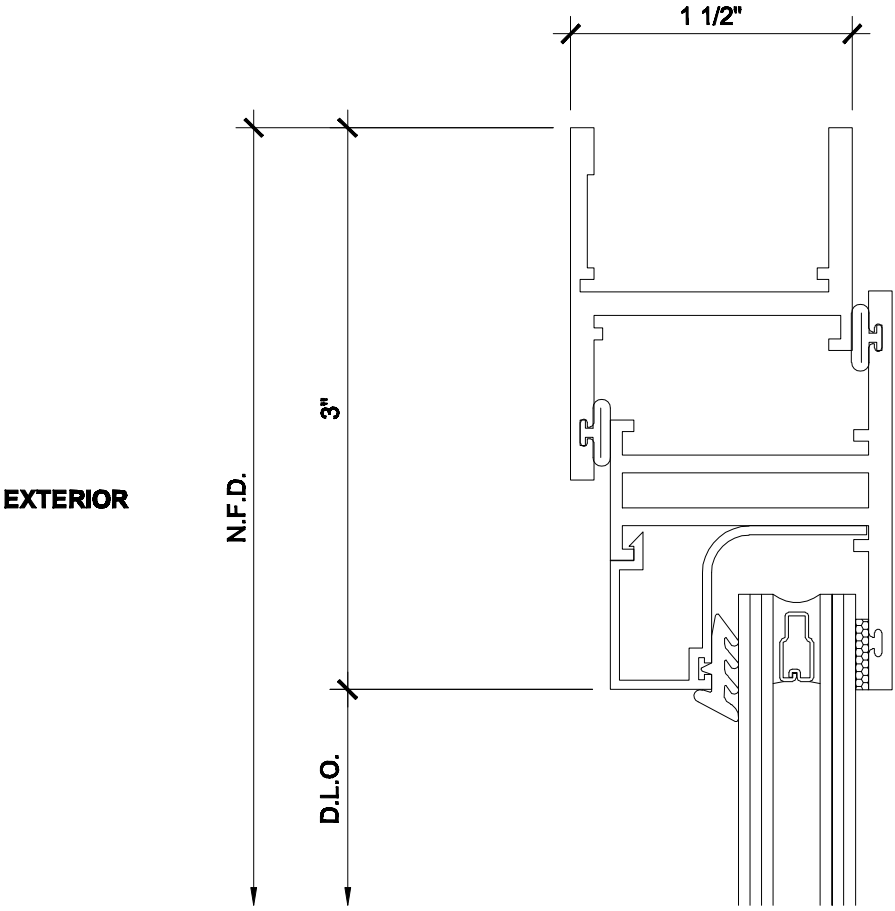

9B

HEAD - PROJECT IN WINDOW EQUAL LEG FRAMING

METAL WINDOW
CORPORATION