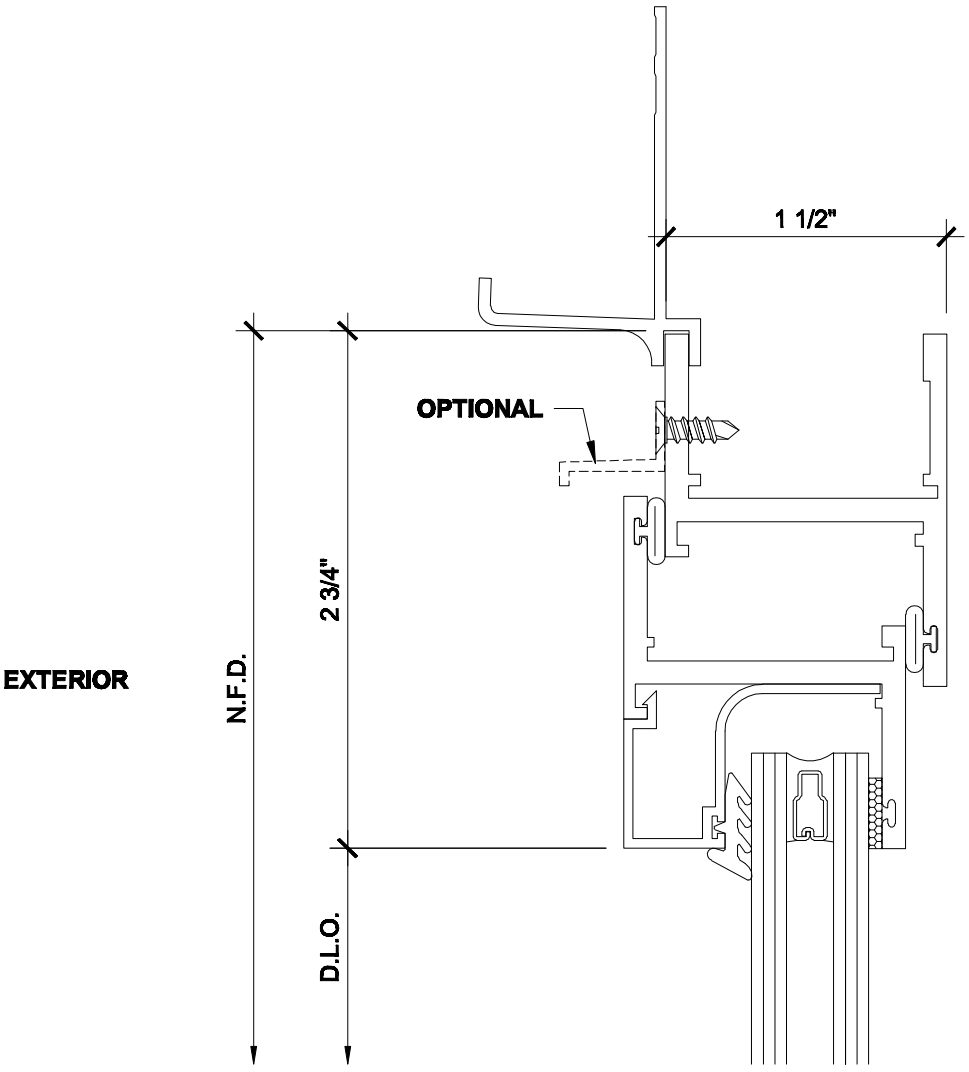

4C

HEAD - PROJECT OUT WINDOW  
EQUAL LEG FRAMING w\ NAIL-ON FIN

METAL WINDOW  
CORPORATION