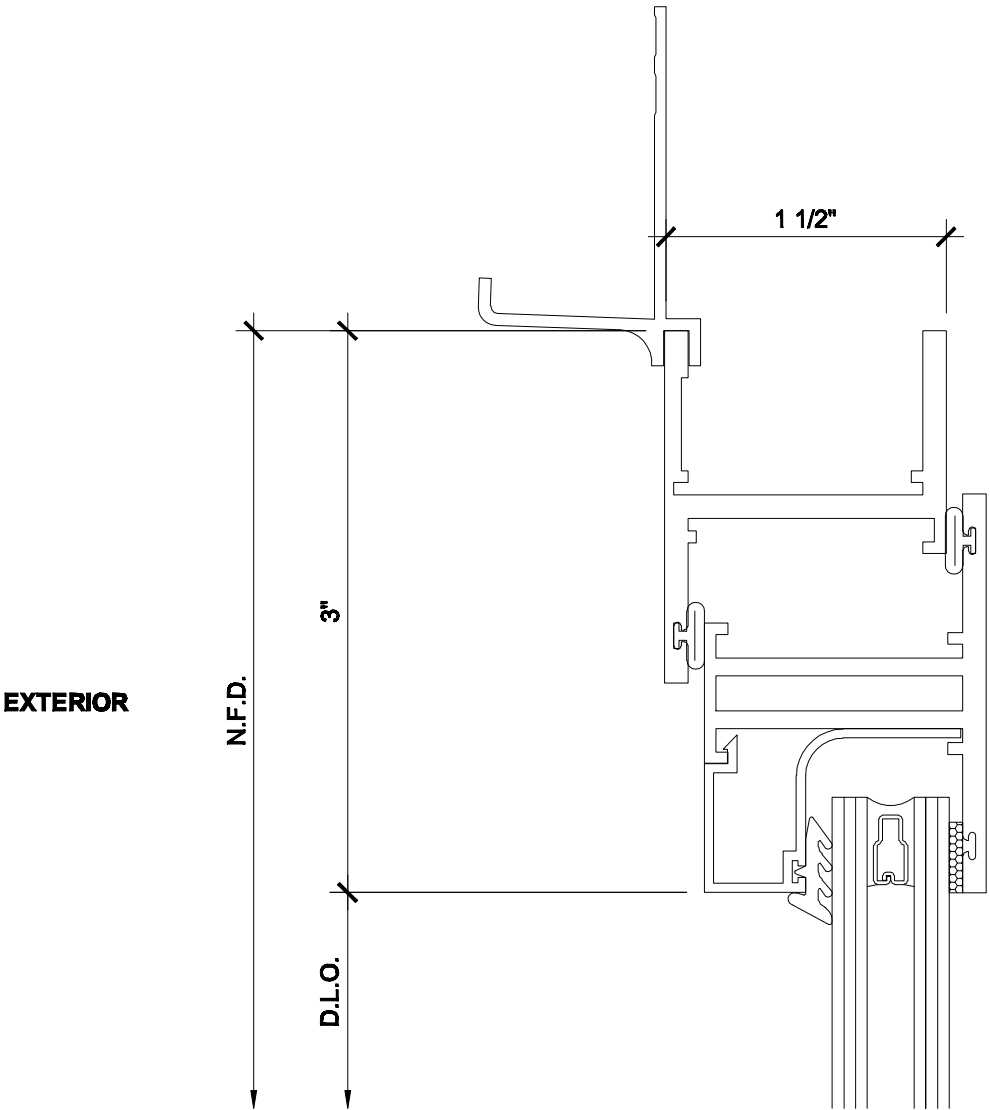

9C

HEAD - PROJECT IN WINDOW
EQUAL LEG FRAMING w\ NAIL-ON FIN

METAL WINDOW
CORPORATION