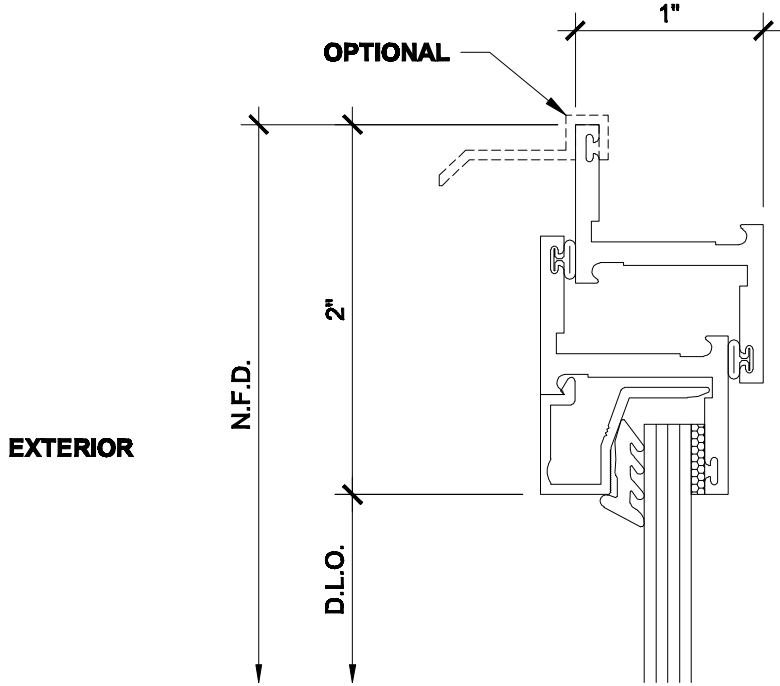

4A

HEAD - PROJECT OUT WINDOW Z-BAR FRAMING

METAL WINDOW
CORPORATION