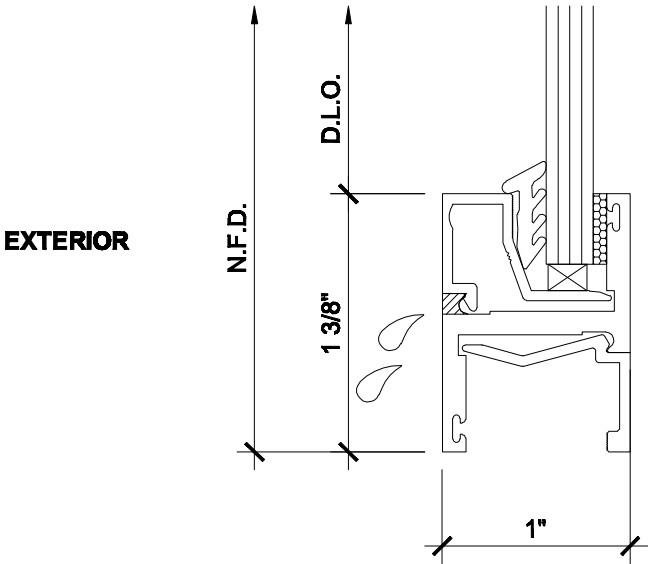

3B

SILL - FIXED WINDOW EQUAL LEG FRAMING

NOTE: GLAZING BEADS MUST BE NOTCHED AT SETTING BLOCKS