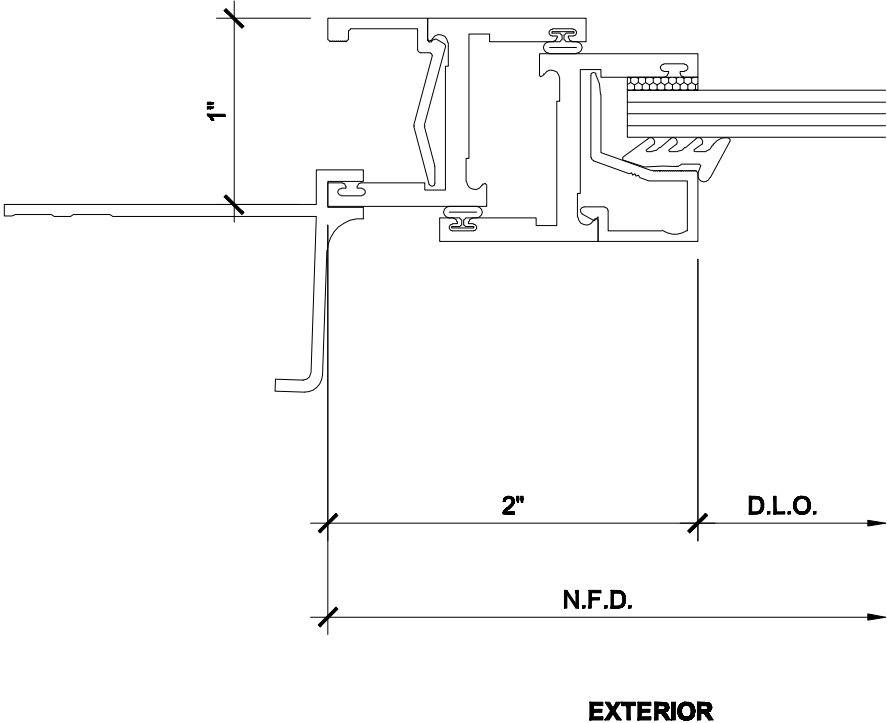

5C

JAMB - PROJECT OUT WINDOW
EQUAL LEG FRAMING w\ NAIL-ON FIN

METAL WINDOW
CORPORATION