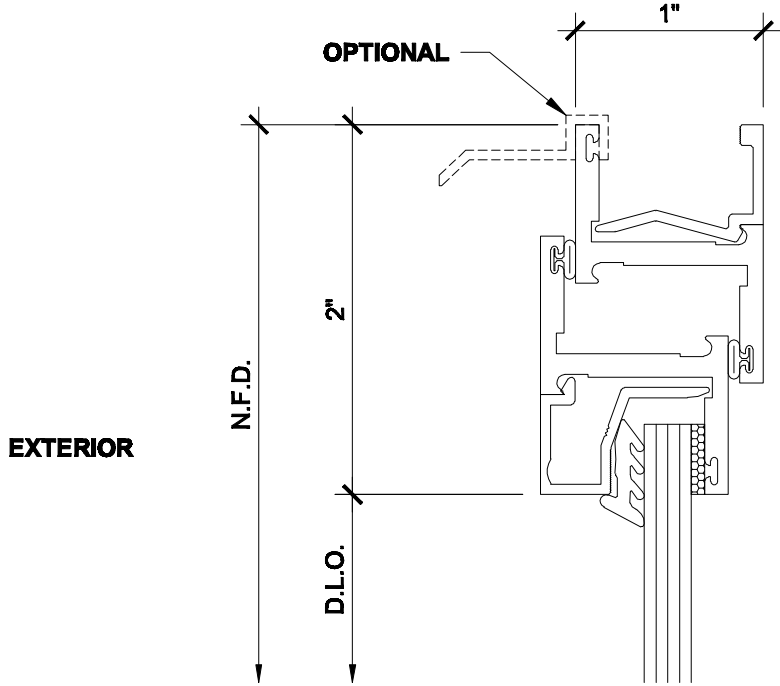

4B

HEAD - PROJECT OUT WINDOW EQUAL LEG FRAMING

METAL WINDOW
CORPORATION