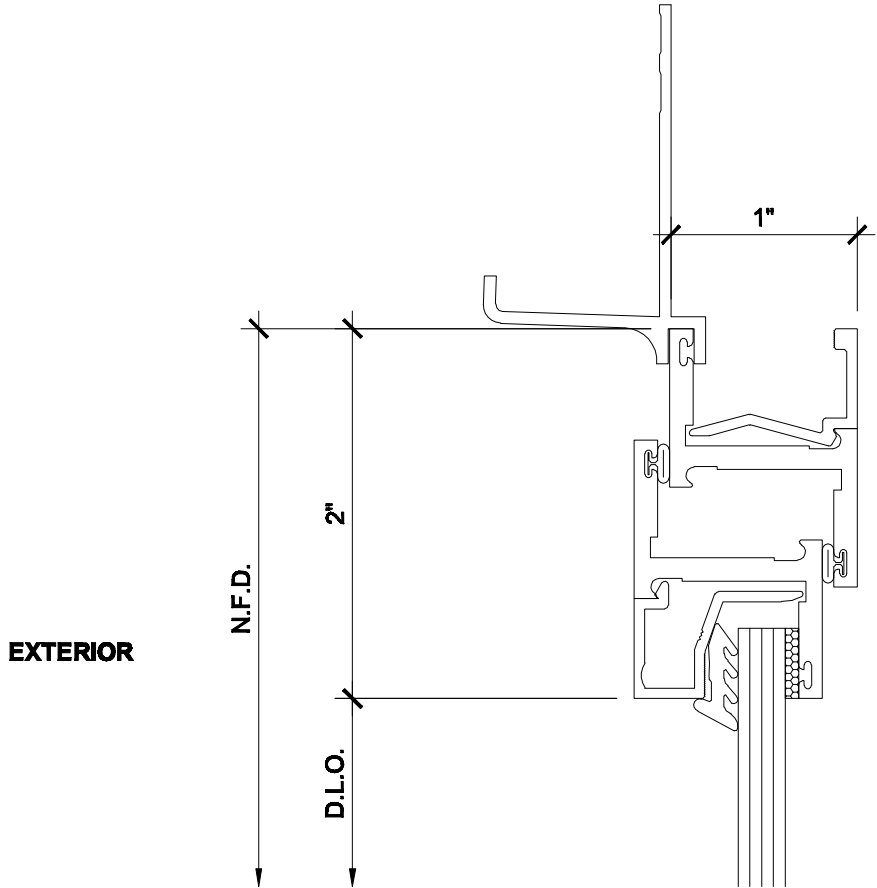

4C

HEAD - PROJECT OUT WINDOW
EQUAL LEG FRAMING w\ NAIL-ON FIN

METAL WINDOW
CORPORATION